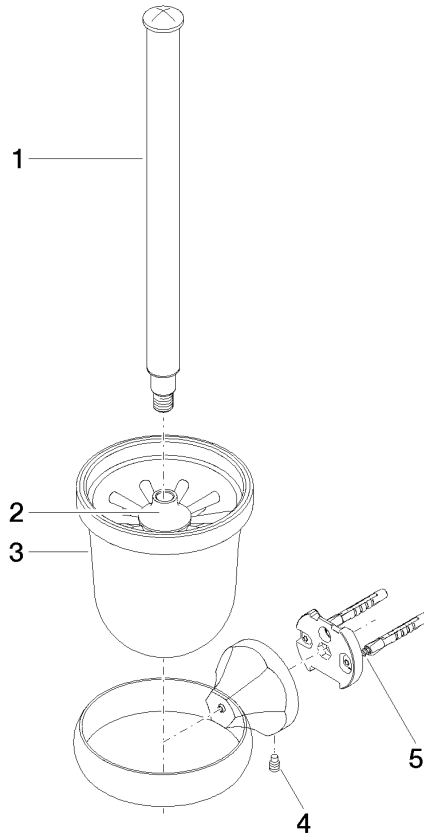

83 900 361

- crystal glass brush holder, matte
- brush head, white
- width 110mm
- height 400 mm
- 147mm projection

	Brushed Dark Platinum	83 900 361-99
	Chrome	83 900 361-00
	Brushed Platinum	83 900 361-06
	Platinum	83 900 361-08
	Durabress (23kt Gold)	83 900 361-09
	Brushed Durabress (23kt Gold)	83 900 361-28

83 900 361

mm [inches]

83 900 361

Product version from 7/3/2016

Parts for other finishes can be found here: [Chrome](#)

MADISON Toilet brush set wall model - Brushed Dark Platinum

MADISON

83 900 361

Spare parts list

Product version from 7/3/2016

No.	Item Number	Name	Quantity used	Delivery time
	90 28 22 538 03-99	handle	5	30