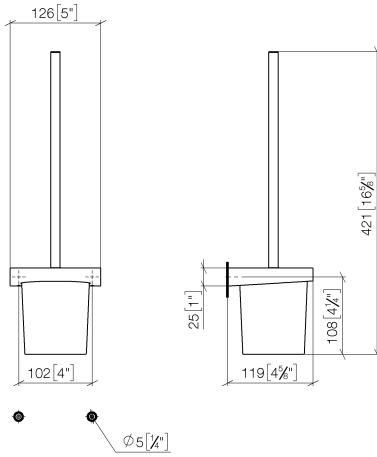

EDITION PRO Toilet brush set wall model - Matte Black

83 900 626

- crystal glass
- brush, matte black
- width 126mm
- height 421 mm
- 119mm projection

	Matte Black	83 900 626-33
	Chrome	83 900 626-00
	Brushed Chrome	83 900 626-93

EDITION PRO Toilet brush set wall model - Matte Black

83 900 626

mm [inches]

EDITION PRO Toilet brush set wall model - Matte Black

83 900 626

Parts for other finishes can be found here: [Chrome](#)

Spare parts list

No.	Item Number	Name	Quantity used	Delivery time
1	90 20 97 507 00-33	handle	1	30
2	90 18 50 601 00 90	brush	1	2
3	90 90 04 008 00 82	glass	1	2
4	08 17 97 506-33	holder	1	30
5	90 31 11 030 00 90	pin	2	2
6	05 17 20 726 02 90	fixing set	1	2
7	08 17 20 726 90	holder	1	2