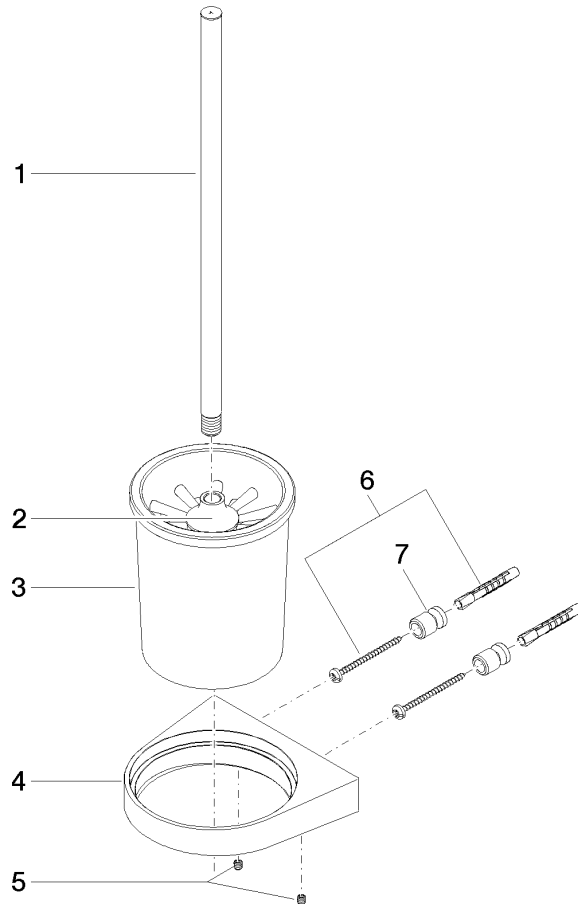

EDITION PRO Toilet brush set wall model - Matte Black

83 900 626

- crystal glass
- brush, matte black
- width 126mm
- height 421 mm
- 119mm projection

	Matte Black	83 900 626-33
	Chrome	83 900 626-00
	Brushed Chrome	83 900 626-93

EDITION PRO Toilet brush set wall model - Matte Black

83 900 626

mm [inches]

EDITION PRO Toilet brush set wall model - Matte Black

83 900 626

Parts for other finishes can be found here: [Chrome](#)

Spare parts list

No.	Item Number	Name	Quantity used	Delivery time
1	90 20 97 507 00-33	handle	1	30
2	90 18 50 601 00 90	brush	1	2
3	90 90 04 008 00 82	glass	1	2
4	08 17 97 506-33	holder	1	30
5	90 31 11 030 00 90	pin	2	2
6	05 17 20 726 02 90	fixing set	1	2
7	08 17 20 726 90	holder	1	2