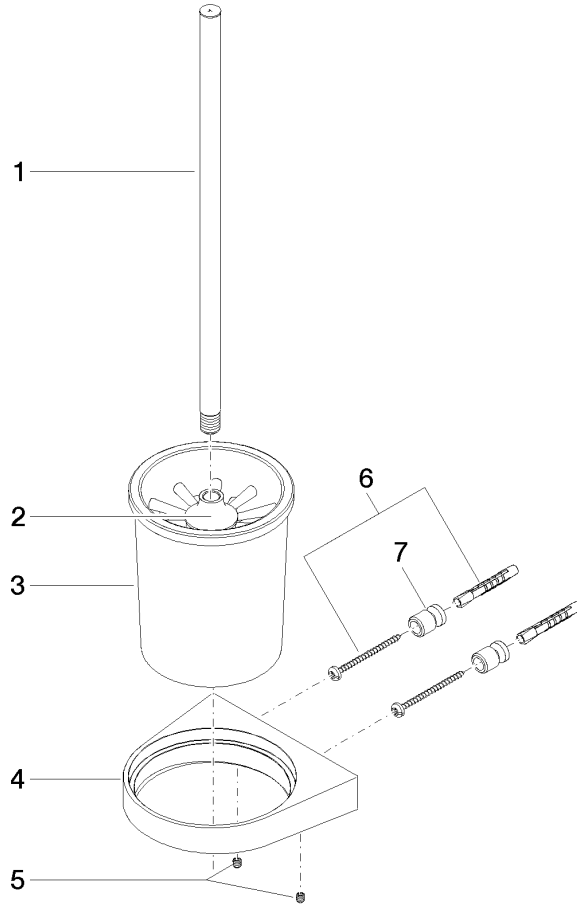

EDITION PRO Toilet brush set wall model - Brushed Chrome

83 900 626

- crystal glass
- brush, matte black
- width 126mm
- height 421 mm
- 119mm projection

	Brushed Chrome	83 900 626-93
	Chrome	83 900 626-00
	Matte Black	83 900 626-33

EDITION PRO Toilet brush set wall model - Brushed Chrome

83 900 626

mm [inches]

EDITION PRO Toilet brush set wall model - Brushed Chrome

83 900 626

Parts for other finishes can be found here: [Chrome](#)

Spare parts list

No.	Item Number	Name	Quantity used	Delivery time
1	90 20 97 507 00-93	handle	1	20
2	90 18 50 601 00 90	brush	1	2
3	90 90 04 008 00 82	glass	1	2
4	08 17 97 506-93	holder	1	20
5	90 31 11 030 00 90	pin	2	2
6	05 17 20 726 02 90	fixing set	1	2
7	08 17 20 726 90	holder	1	2