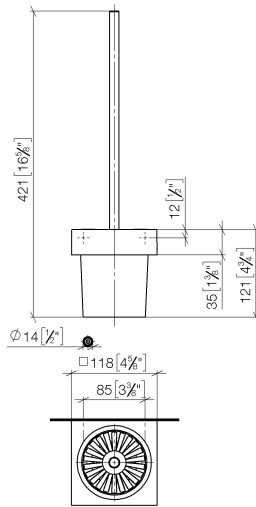

Toilet brush set wall model - Brushed Platinum

MEM

83 900 780

- crystal glass brush holder, matte
- brush, matte black
- width 118mm
- height 415 mm
- 118mm projection

Fits: MEM, CL.1, CYO

| | | |
|---|-------------------------------------|---------------|
|  | Brushed Platinum | 83 900 780-06 |
|  | Chrome | 83 900 780-00 |
|  | Platinum | 83 900 780-08 |
|  | Dark Chrome | 83 900 780-19 |
|  | Brushed Durabronze (23kt Gold) | 83 900 780-28 |
|  | Brushed Champagne (22kt Gold) | 83 900 780-46 |
|  | Champagne (22kt Gold) | 83 900 780-47 |
|  | Brushed Dark Platinum | 83 900 780-99 |

83 900 780

83 900 780

Parts for other finishes can be found here: [Chrome](#)

Spare parts list

| No. | Item Number | Name | Quantity used | Delivery time |
|-----|--------------------|------------|---------------|---------------|
| 1 | 90 20 97 507 00-06 | handle | 1 | 10 |
| 2 | 90 18 50 601 00 90 | brush | 1 | 2 |
| 3 | 90 90 04 008 00 82 | glass | 1 | 2 |
| 4 | 08 23 01 505-06 | holder | 1 | 60 |
| 5 | 90 31 11 004 00 90 | pin | 2 | 2 |
| 6 | 08 17 20 726 90 | holder | 2 | 2 |
| 7 | 05 17 20 726 02 90 | fixing set | 1 | 2 |