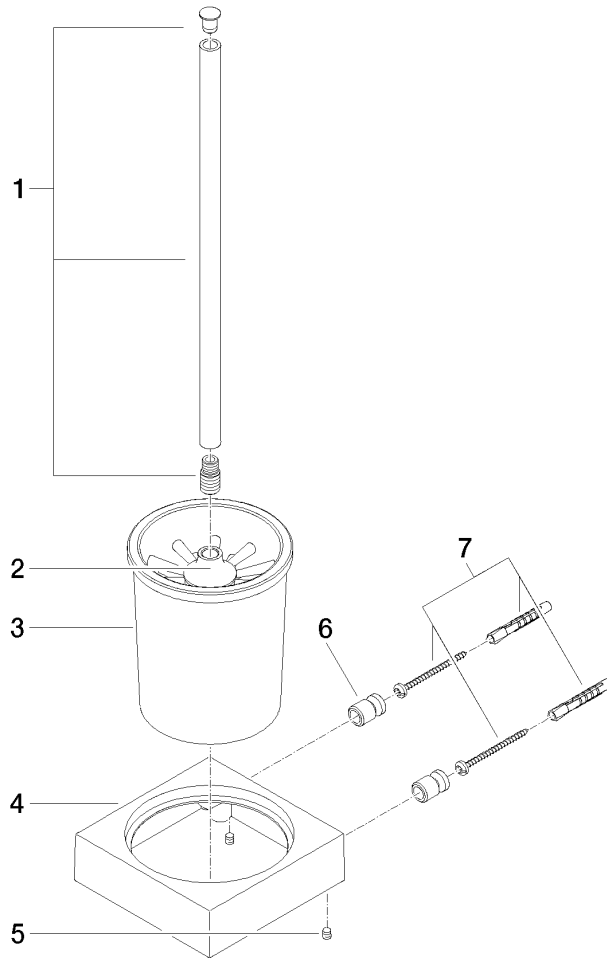

Toilet brush set wall model - Brushed Platinum

MEM

83 900 780

- crystal glass brush holder, matte
- brush, matte black
- width 118mm
- height 415 mm
- 118mm projection

Fits: MEM, CL.1, CYO

| | | |
|---|-------------------------------------|---------------|
|  | Brushed Platinum | 83 900 780-06 |
|  | Chrome | 83 900 780-00 |
|  | Platinum | 83 900 780-08 |
|  | Dark Chrome | 83 900 780-19 |
|  | Brushed Durabronze (23kt Gold) | 83 900 780-28 |
|  | Brushed Champagne (22kt Gold) | 83 900 780-46 |
|  | Champagne (22kt Gold) | 83 900 780-47 |
|  | Brushed Dark Platinum | 83 900 780-99 |

83 900 780

83 900 780

Parts for other finishes can be found here: [Chrome](#)

Spare parts list

| No. | Item Number | Name | Quantity used | Delivery time |
|-----|--------------------|------------|---------------|---------------|
| 1 | 90 20 97 507 00-06 | handle | 1 | 10 |
| 2 | 90 18 50 601 00 90 | brush | 1 | 2 |
| 3 | 90 90 04 008 00 82 | glass | 1 | 2 |
| 4 | 08 23 01 505-06 | holder | 1 | 60 |
| 5 | 90 31 11 004 00 90 | pin | 2 | 2 |
| 6 | 08 17 20 726 90 | holder | 2 | 2 |
| 7 | 05 17 20 726 02 90 | fixing set | 1 | 2 |