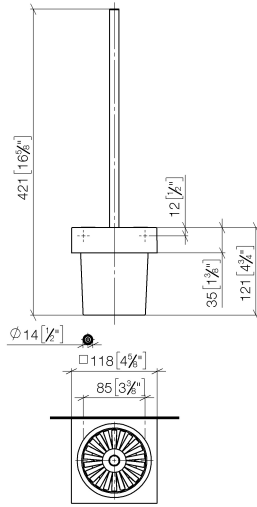

Toilet brush set wall model - Dark Chrome

MEM

83 900 780

- crystal glass brush holder, matte
- brush, matte black
- width 118mm
- height 415 mm
- 118mm projection

Fits: MEM, CL.1, CYO

	Dark Chrome	83 900 780-19
	Chrome	83 900 780-00
	Brushed Platinum	83 900 780-06
	Platinum	83 900 780-08
	Brushed Durabronze (23kt Gold)	83 900 780-28
	Brushed Champagne (22kt Gold)	83 900 780-46
	Champagne (22kt Gold)	83 900 780-47
	Brushed Dark Platinum	83 900 780-99

83 900 780

83 900 780

Parts for other finishes can be found here: [Chrome](#)