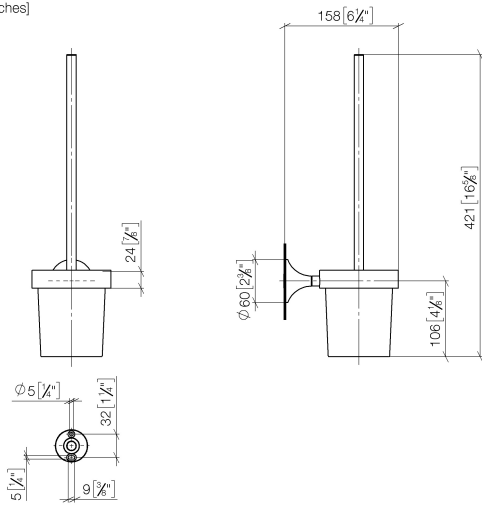

83 900 809

- crystal glass brush holder, matte
- brush, matte black
- width 110mm
- height 421 mm
- 158mm projection

	Platinum	83 900 809-08
	Chrome	83 900 809-00
	Brushed Platinum	83 900 809-06
	Dark Chrome	83 900 809-19
	Brushed Durabronze (23kt Gold)	83 900 809-28
	Brushed Bronze	83 900 809-42
	Brushed Champagne (22kt Gold)	83 900 809-46
	Champagne (22kt Gold)	83 900 809-47
	Brushed Dark Platinum	83 900 809-99

83 900 809

mm [inches]

83 900 809

Parts for other finishes can be found here: [Chrome](#)

Spare parts list

No.	Item Number	Name	Quantity used	Delivery time
1	90 20 97 507 00-08	handle	1	40
2	90 18 50 601 00 90	brush	1	2
3	90 90 04 008 00 82	glass	1	2
4	05 30 31 025 00 90	fixing set	1	2