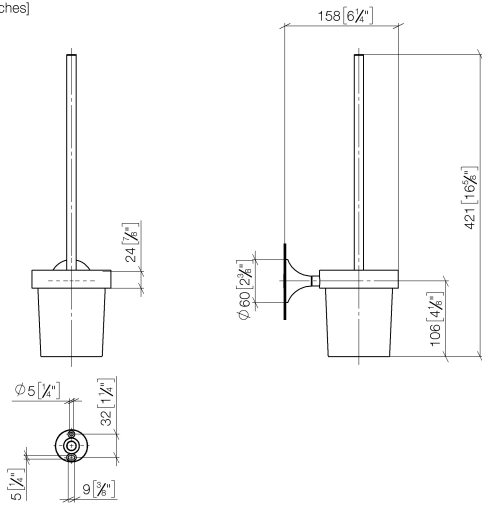

83 900 809

- crystal glass brush holder, matte
- brush, matte black
- width 110mm
- height 421 mm
- 158mm projection

	Brushed Durabronze (23kt Gold)	83 900 809-28
	Chrome	83 900 809-00
	Brushed Platinum	83 900 809-06
	Platinum	83 900 809-08
	Dark Chrome	83 900 809-19
	Brushed Bronze	83 900 809-42
	Brushed Champagne (22kt Gold)	83 900 809-46
	Champagne (22kt Gold)	83 900 809-47
	Brushed Dark Platinum	83 900 809-99

83 900 809

mm [inches]

83 900 809

Parts for other finishes can be found here: [Chrome](#)

Spare parts list

No.	Item Number	Name	Quantity used	Delivery time
1	90 20 97 507 00-28	handle	1	20
2	90 18 50 601 00 90	brush	1	2
3	90 90 04 008 00 82	glass	1	2
4	05 30 31 025 00 90	fixing set	1	2