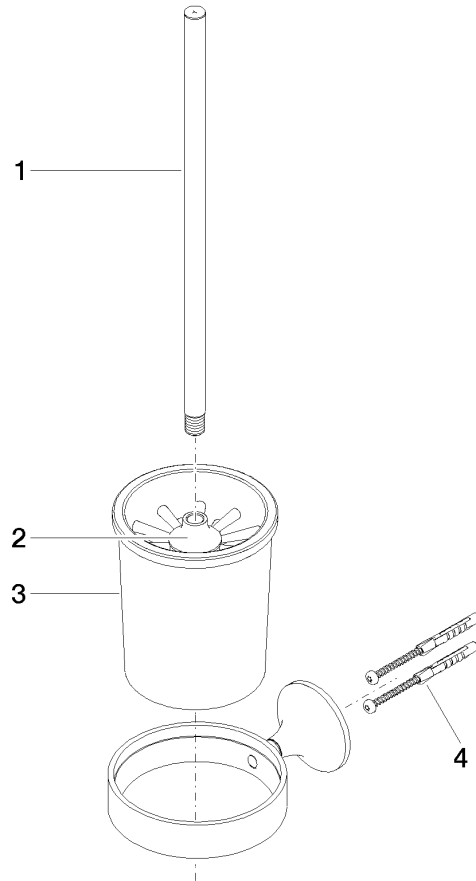

83 900 809

- crystal glass brush holder, matte
- brush, matte black
- width 110mm
- height 421 mm
- 158mm projection

	Brushed Durabronze (23kt Gold)	83 900 809-28
	Chrome	83 900 809-00
	Brushed Platinum	83 900 809-06
	Platinum	83 900 809-08
	Dark Chrome	83 900 809-19
	Brushed Bronze	83 900 809-42
	Brushed Champagne (22kt Gold)	83 900 809-46
	Champagne (22kt Gold)	83 900 809-47
	Brushed Dark Platinum	83 900 809-99

83 900 809

mm [inches]

83 900 809

Parts for other finishes can be found here: [Chrome](#)

Spare parts list

No.	Item Number	Name	Quantity used	Delivery time
1	90 20 97 507 00-28	handle	1	20
2	90 18 50 601 00 90	brush	1	2
3	90 90 04 008 00 82	glass	1	2
4	05 30 31 025 00 90	fixing set	1	2