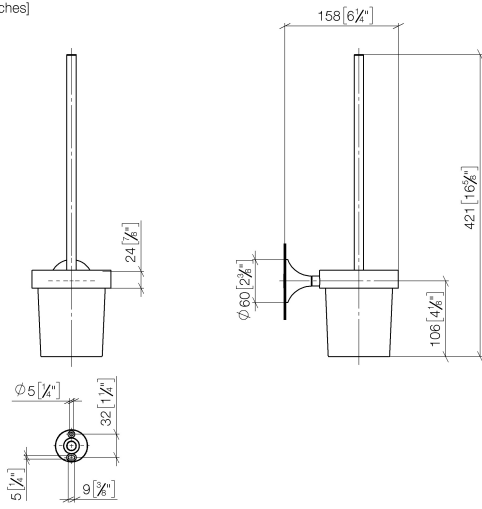

83 900 809

- crystal glass brush holder, matte
- brush, matte black
- width 110mm
- height 421 mm
- 158mm projection

	Brushed Bronze	83 900 809-42
	Chrome	83 900 809-00
	Brushed Platinum	83 900 809-06
	Platinum	83 900 809-08
	Dark Chrome	83 900 809-19
	Brushed Durabronze (23kt Gold)	83 900 809-28
	Brushed Champagne (22kt Gold)	83 900 809-46
	Champagne (22kt Gold)	83 900 809-47
	Brushed Dark Platinum	83 900 809-99

83 900 809

mm [inches]

83 900 809

Parts for other  
finishes can be found  
here: [Chrome](#)