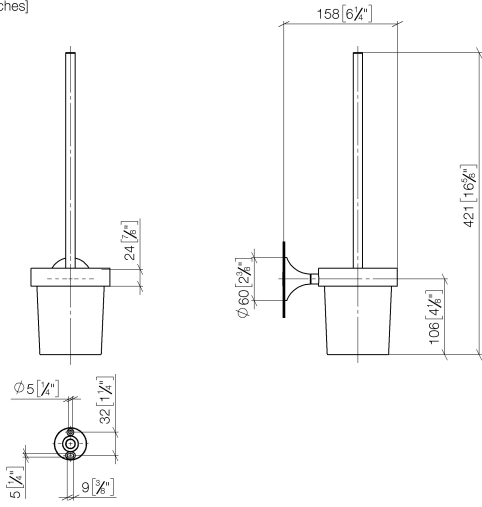

83 900 809

- crystal glass brush holder, matte
- brush, matte black
- width 110mm
- height 421 mm
- 158mm projection

	Brushed Dark Platinum	83 900 809-99
	Chrome	83 900 809-00
	Brushed Platinum	83 900 809-06
	Platinum	83 900 809-08
	Dark Chrome	83 900 809-19
	Brushed Durabronze (23kt Gold)	83 900 809-28
	Brushed Bronze	83 900 809-42
	Brushed Champagne (22kt Gold)	83 900 809-46
	Champagne (22kt Gold)	83 900 809-47

VAIA Toilet brush set wall model - Brushed Dark Platinum

VAIA

83 900 809

mm [inches]

83 900 809

Product version from 3/13/2017 to 8/29/2019

Product version from 8/29/2019

Parts for other
finishes can be found
here: Chrome

VAIA Toilet brush set wall model - Brushed Dark Platinum

VAIA

83 900 809

Spare parts list

Product version from 3/13/2017 to 8/29/2019

Product version from 8/29/2019

No.	Item Number	Name	Quantity used	Delivery time
	90 20 97 507 00-99	handle	5	30