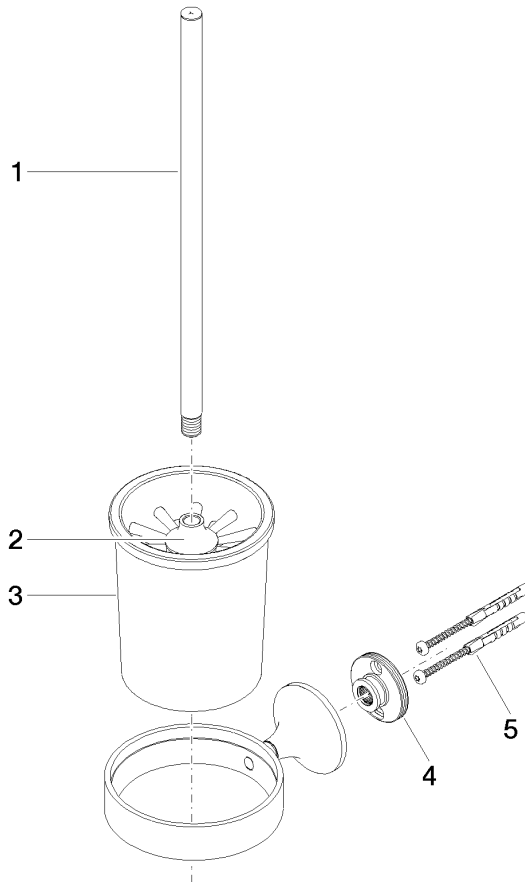

83 900 809

- crystal glass brush holder, matte
- brush, matte black
- width 110mm
- height 421 mm
- 158mm projection

	Brushed Dark Platinum	83 900 809-99
	Chrome	83 900 809-00
	Brushed Platinum	83 900 809-06
	Platinum	83 900 809-08
	Dark Chrome	83 900 809-19
	Brushed Durabronze (23kt Gold)	83 900 809-28
	Brushed Bronze	83 900 809-42
	Brushed Champagne (22kt Gold)	83 900 809-46
	Champagne (22kt Gold)	83 900 809-47

VAIA Toilet brush set wall model - Brushed Dark Platinum

VAIA

83 900 809

mm [inches]

83 900 809

Product version from 3/13/2017 to 8/29/2019

Product version from 8/29/2019

Parts for other
finishes can be found
here: Chrome

VAIA Toilet brush set wall model - Brushed Dark Platinum

VAIA

83 900 809

Spare parts list

Product version from 3/13/2017 to 8/29/2019

Product version from 8/29/2019

No.	Item Number	Name	Quantity used	Delivery time
	90 20 97 507 00-99	handle	5	30