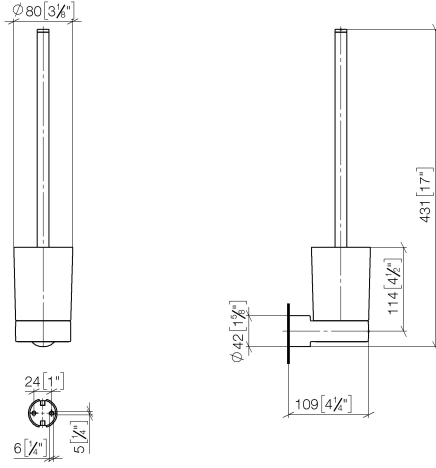

Toilet brush set wall model - Soft Black

83 900 832

- crystal glass brush holder, matte
- brush, matte black
- width 80mm
- height 430 mm
- 111mm projection

	Soft Black	83 900 832-69
	Chrome	83 900 832-00

Toilet brush set wall model - Soft Black

83 900 832

mm [inches]

Toilet brush set wall model - Soft Black

83 900 832

Product version from 1/1/2023

Parts for other finishes can be found here: [Chrome](#)

Toilet brush set wall model - Soft Black

83 900 832

Spare parts list

Product version from 1/1/2023

No.	Item Number	Name	Quantity used	Delivery time
	05 30 31 025 00 90	fixing set	1	2