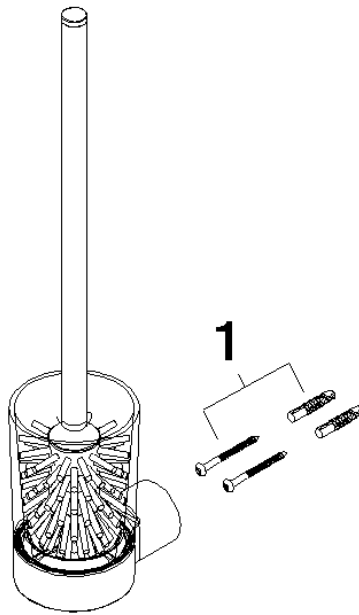

Toilet brush set wall model - Soft Black

83 900 832

- crystal glass brush holder, matte
- brush, matte black
- width 80mm
- height 430 mm
- 111mm projection

	Soft Black	83 900 832-69
	Chrome	83 900 832-00

Toilet brush set wall model - Soft Black

83 900 832

mm [inches]

Toilet brush set wall model - Soft Black

83 900 832

Product version from 1/1/2023

Parts for other finishes can be found here: [Chrome](#)

Toilet brush set wall model - Soft Black

83 900 832

Spare parts list

Product version from 1/1/2023

No.	Item Number	Name	Quantity used	Delivery time
	05 30 31 025 00 90	fixing set	1	2