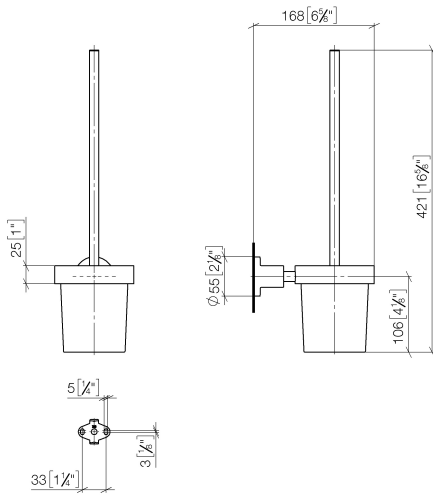

83 900 892

- crystal glass brush holder, matte
- brush, matte black
- width 110mm
- height 415 mm
- 180mm projection

	Brushed Bronze	83 900 892-42
	Chrome	83 900 892-00
	Brushed Platinum	83 900 892-06
	Platinum	83 900 892-08
	Dark Chrome	83 900 892-19
	Brushed Durabronze (23kt Gold)	83 900 892-28
	Matte Black	83 900 892-33
	Brushed Champagne (22kt Gold)	83 900 892-46
	Champagne (22kt Gold)	83 900 892-47
	Brushed Chrome	83 900 892-93
	Brushed Dark Platinum	83 900 892-99

83 900 892

mm [inches]

83 900 892

Product version from 4/1/2024

Parts for other finishes can be found here: [Chrome](#)

TARA Toilet brush set wall model - Brushed Bronze

TARA

83 900 892

Spare parts list

Product version from 4/1/2024

No.	Item Number	Name	Quantity used	Delivery time
	90 20 97 507 00-42	handle	11	30