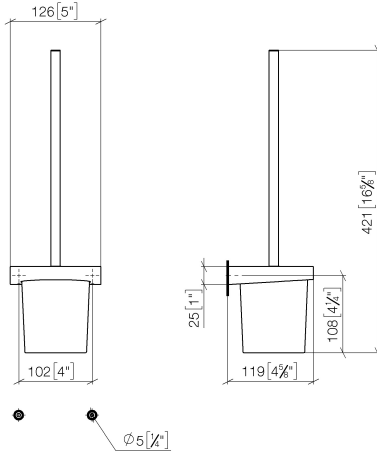

Toilet brush set wall model - Brushed Platinum

CL.1

83 900 970

- crystal glass
- brush, matte black
- width 126mm
- height 415 mm
- 120mm projection

Fits: CL.1, LISSÉ, META

	Brushed Platinum	83 900 970-06
	Chrome	83 900 970-00
	Dark Chrome	83 900 970-19
	Light Gold	83 900 970-26
	Brushed Light Gold	83 900 970-27
	Brushed Durabronze (23kt Gold)	83 900 970-28
	Matte Black	83 900 970-33
	Brushed Bronze	83 900 970-42
	Brushed Champagne (22kt Gold)	83 900 970-46
	Champagne (22kt Gold)	83 900 970-47
	Brushed Chrome	83 900 970-93
	Brushed Dark Platinum	83 900 970-99

83 900 970

mm [inches]

83 900 970

Parts for other finishes can be found here: [Chrome](#)

Spare parts list

No.	Item Number	Name	Quantity used	Delivery time
1	90 20 97 507 00-06	handle	1	10
2	90 18 50 601 00 90	brush	1	2
3	90 90 04 008 00 82	glass	1	2
4	08 17 97 506-06	holder	1	10
5	90 31 11 030 00 90	pin	2	2
6	05 17 20 726 02 90	fixing set	1	2
7	08 17 20 726 90	holder	2	2