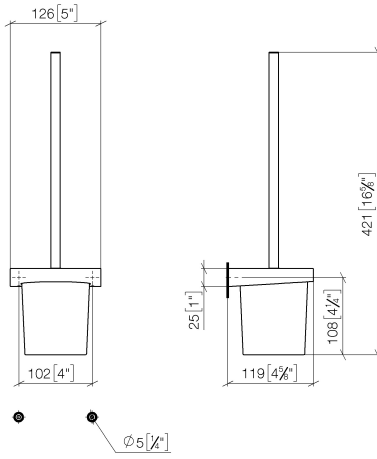

Toilet brush set wall model - Dark Chrome

CL.1

83 900 970

- crystal glass
- brush, matte black
- width 126mm
- height 415 mm
- 120mm projection

Fits: CL.1, LISSÉ, META

	Dark Chrome	83 900 970-19
	Chrome	83 900 970-00
	Brushed Platinum	83 900 970-06
	Light Gold	83 900 970-26
	Brushed Light Gold	83 900 970-27
	Brushed Durabrass (23kt Gold)	83 900 970-28
	Matte Black	83 900 970-33
	Brushed Bronze	83 900 970-42
	Brushed Champagne (22kt Gold)	83 900 970-46
	Champagne (22kt Gold)	83 900 970-47
	Brushed Chrome	83 900 970-93
	Brushed Dark Platinum	83 900 970-99

83 900 970

mm [inches]

83 900 970

Parts for other  
finishes can be found  
here: [Chrome](#)