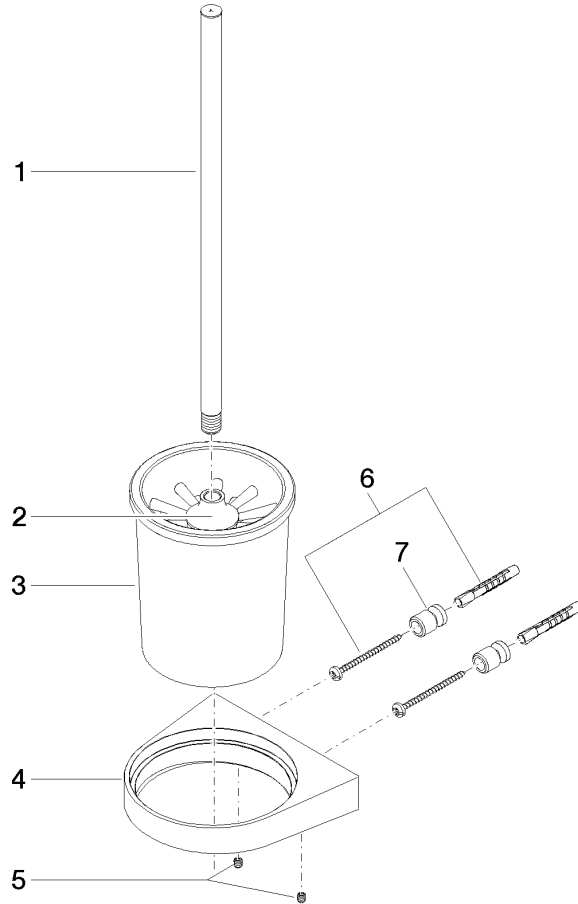

83 900 970

- crystal glass
- brush, matte black
- width 126mm
- height 415 mm
- 120mm projection

Fits: CL.1, LISSÉ, META

	Light Gold	83 900 970-26
	Chrome	83 900 970-00
	Brushed Platinum	83 900 970-06
	Dark Chrome	83 900 970-19
	Brushed Light Gold	83 900 970-27
	Brushed Durabrass (23kt Gold)	83 900 970-28
	Matte Black	83 900 970-33
	Brushed Bronze	83 900 970-42
	Brushed Champagne (22kt Gold)	83 900 970-46
	Champagne (22kt Gold)	83 900 970-47
	Brushed Chrome	83 900 970-93
	Brushed Dark Platinum	83 900 970-99

83 900 970

mm [inches]

83 900 970

Parts for other finishes can be found here: [Chrome](#)

Spare parts list

No.	Item Number	Name	Quantity used	Delivery time
1	90 20 97 507 00-26	handle	1	30
2	90 18 50 601 00 90	brush	1	2
3	90 90 04 008 00 82	glass	1	2
4	08 17 97 506-26	holder	1	60
5	90 31 11 030 00 90	pin	2	2
6	05 17 20 726 02 90	fixing set	1	2
7	08 17 20 726 90	holder	2	2