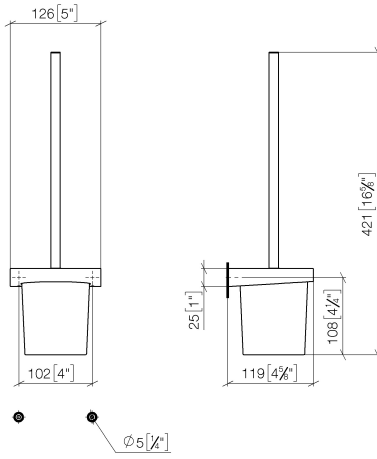

83 900 970

- crystal glass
- brush, matte black
- width 126mm
- height 415 mm
- 120mm projection

Fits: CL.1, LISSÉ, META

	Light Gold	83 900 970-26
	Chrome	83 900 970-00
	Brushed Platinum	83 900 970-06
	Dark Chrome	83 900 970-19
	Brushed Light Gold	83 900 970-27
	Brushed Durabrass (23kt Gold)	83 900 970-28
	Matte Black	83 900 970-33
	Brushed Bronze	83 900 970-42
	Brushed Champagne (22kt Gold)	83 900 970-46
	Champagne (22kt Gold)	83 900 970-47
	Brushed Chrome	83 900 970-93
	Brushed Dark Platinum	83 900 970-99

83 900 970

mm [inches]

83 900 970

Parts for other finishes can be found here: [Chrome](#)

Spare parts list

No.	Item Number	Name	Quantity used	Delivery time
1	90 20 97 507 00-26	handle	1	30
2	90 18 50 601 00 90	brush	1	2
3	90 90 04 008 00 82	glass	1	2
4	08 17 97 506-26	holder	1	60
5	90 31 11 030 00 90	pin	2	2
6	05 17 20 726 02 90	fixing set	1	2
7	08 17 20 726 90	holder	2	2