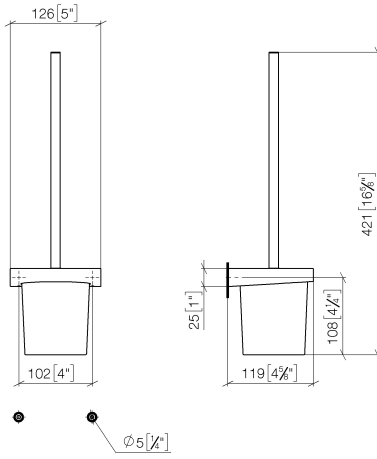

Toilet brush set wall model - Brushed Light Gold

CL.1

83 900 970

- crystal glass
- brush, matte black
- width 126mm
- height 415 mm
- 120mm projection

Fits: CL.1, LISSÉ, META

	Brushed Light Gold	83 900 970-27
	Chrome	83 900 970-00
	Brushed Platinum	83 900 970-06
	Dark Chrome	83 900 970-19
	Light Gold	83 900 970-26
	Brushed Durabronze (23kt Gold)	83 900 970-28
	Matte Black	83 900 970-33
	Brushed Bronze	83 900 970-42
	Brushed Champagne (22kt Gold)	83 900 970-46
	Champagne (22kt Gold)	83 900 970-47
	Brushed Chrome	83 900 970-93
	Brushed Dark Platinum	83 900 970-99

83 900 970

mm [inches]

83 900 970

Parts for other finishes can be found here: [Chrome](#)

Spare parts list

No.	Item Number	Name	Quantity used	Delivery time
1	90 20 97 507 00-27	handle	1	30
2	90 18 50 601 00 90	brush	1	2
3	90 90 04 008 00 82	glass	1	2
4	08 17 97 506-27	holder	1	60
5	90 31 11 030 00 90	pin	2	2
6	05 17 20 726 02 90	fixing set	1	2
7	08 17 20 726 90	holder	2	2