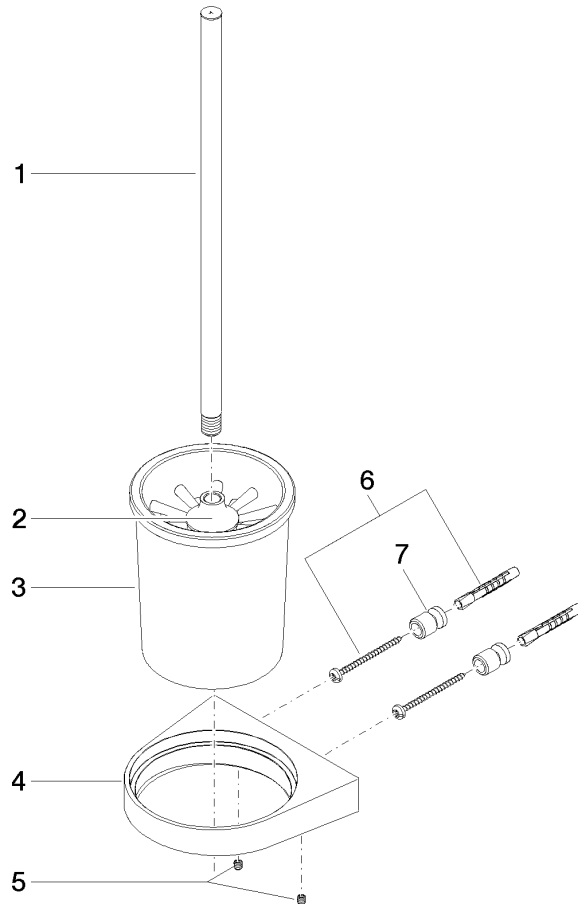

Toilet brush set wall model - Brushed Light Gold

CL.1

83 900 970

- crystal glass
- brush, matte black
- width 126mm
- height 415 mm
- 120mm projection

Fits: CL.1, LISSÉ, META

	Brushed Light Gold	83 900 970-27
	Chrome	83 900 970-00
	Brushed Platinum	83 900 970-06
	Dark Chrome	83 900 970-19
	Light Gold	83 900 970-26
	Brushed Durabronze (23kt Gold)	83 900 970-28
	Matte Black	83 900 970-33
	Brushed Bronze	83 900 970-42
	Brushed Champagne (22kt Gold)	83 900 970-46
	Champagne (22kt Gold)	83 900 970-47
	Brushed Chrome	83 900 970-93
	Brushed Dark Platinum	83 900 970-99

83 900 970

mm [inches]

83 900 970

Parts for other finishes can be found here: [Chrome](#)

Spare parts list

No.	Item Number	Name	Quantity used	Delivery time
1	90 20 97 507 00-27	handle	1	30
2	90 18 50 601 00 90	brush	1	2
3	90 90 04 008 00 82	glass	1	2
4	08 17 97 506-27	holder	1	60
5	90 31 11 030 00 90	pin	2	2
6	05 17 20 726 02 90	fixing set	1	2
7	08 17 20 726 90	holder	2	2