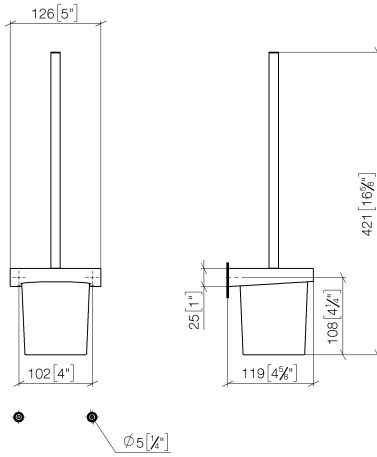

Toilet brush set wall model - Brushed Durabronz (23kt Gold)

CL.1

83 900 970

Fits: CL.1, LISSÉ, META

- crystal glass
- brush, matte black
- width 126mm
- height 415 mm
- 120mm projection

	Brushed Durabronz (23kt Gold)	83 900 970-28
	Chrome	83 900 970-00
	Brushed Platinum	83 900 970-06
	Dark Chrome	83 900 970-19
	Light Gold	83 900 970-26
	Brushed Light Gold	83 900 970-27
	Matte Black	83 900 970-33
	Brushed Bronze	83 900 970-42
	Brushed Champagne (22kt Gold)	83 900 970-46
	Champagne (22kt Gold)	83 900 970-47
	Brushed Chrome	83 900 970-93
	Brushed Dark Platinum	83 900 970-99

83 900 970

mm [inches]

83 900 970

Parts for other finishes can be found here: [Chrome](#)

Spare parts list

No.	Item Number	Name	Quantity used	Delivery time
1	90 20 97 507 00-28	handle	1	20
2	90 18 50 601 00 90	brush	1	2
3	90 90 04 008 00 82	glass	1	2
4	08 17 97 506-28	holder	1	20
5	90 31 11 030 00 90	pin	2	2
6	05 17 20 726 02 90	fixing set	1	2
7	08 17 20 726 90	holder	2	2