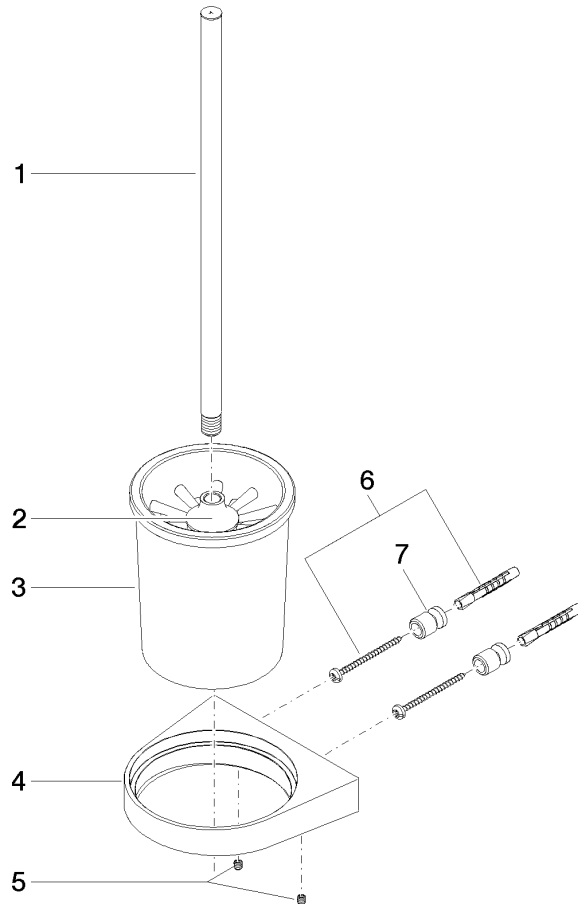

Toilet brush set wall model - Brushed Durabronz (23kt Gold)

CL.1

83 900 970

Fits: CL.1, LISSÉ, META

- crystal glass
- brush, matte black
- width 126mm
- height 415 mm
- 120mm projection

	Brushed Durabronz (23kt Gold)	83 900 970-28
	Chrome	83 900 970-00
	Brushed Platinum	83 900 970-06
	Dark Chrome	83 900 970-19
	Light Gold	83 900 970-26
	Brushed Light Gold	83 900 970-27
	Matte Black	83 900 970-33
	Brushed Bronze	83 900 970-42
	Brushed Champagne (22kt Gold)	83 900 970-46
	Champagne (22kt Gold)	83 900 970-47
	Brushed Chrome	83 900 970-93
	Brushed Dark Platinum	83 900 970-99

83 900 970

mm [inches]

83 900 970

Parts for other finishes can be found here: [Chrome](#)

Spare parts list

No.	Item Number	Name	Quantity used	Delivery time
1	90 20 97 507 00-28	handle	1	20
2	90 18 50 601 00 90	brush	1	2
3	90 90 04 008 00 82	glass	1	2
4	08 17 97 506-28	holder	1	20
5	90 31 11 030 00 90	pin	2	2
6	05 17 20 726 02 90	fixing set	1	2
7	08 17 20 726 90	holder	2	2