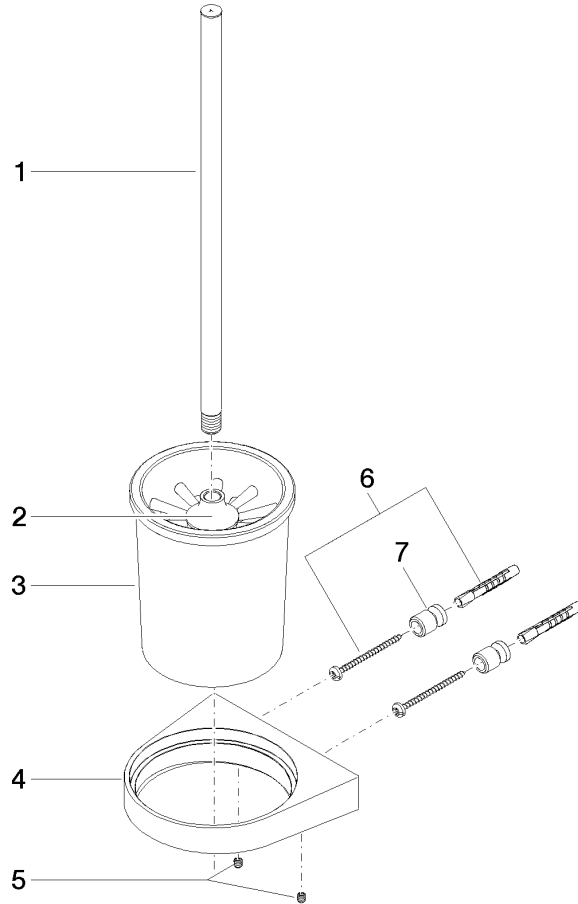

Toilet brush set wall model - Brushed Bronze

CL.1

83 900 970

- crystal glass
- brush, matte black
- width 126mm
- height 415 mm
- 120mm projection

Fits: CL.1, LISSÉ, META

	Brushed Bronze	83 900 970-42
	Chrome	83 900 970-00
	Brushed Platinum	83 900 970-06
	Dark Chrome	83 900 970-19
	Light Gold	83 900 970-26
	Brushed Light Gold	83 900 970-27
	Brushed Durabronze (23kt Gold)	83 900 970-28
	Matte Black	83 900 970-33
	Brushed Champagne (22kt Gold)	83 900 970-46
	Champagne (22kt Gold)	83 900 970-47
	Brushed Chrome	83 900 970-93
	Brushed Dark Platinum	83 900 970-99

83 900 970

mm [inches]

83 900 970

Parts for other finishes can be found here: [Chrome](#)

### Spare parts list

No.	Item Number	Name	Quantity used	Delivery time
1	90 20 97 507 00-42	handle	1	30
2	90 18 50 601 00 90	brush	1	2
3	90 90 04 008 00 82	glass	1	2
4	08 17 97 506-42	holder	1	60
5	90 31 11 030 00 90	pin	2	2
6	05 17 20 726 02 90	fixing set	1	2
7	08 17 20 726 90	holder	2	2