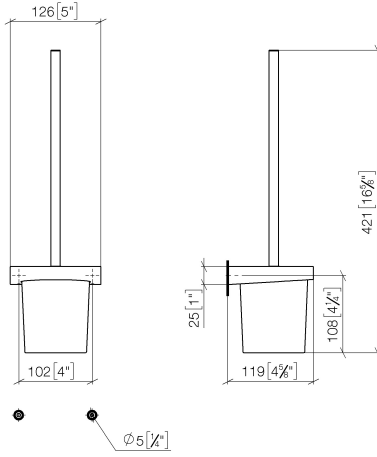

Toilet brush set wall model - Brushed Bronze

CL.1

83 900 970

- crystal glass
- brush, matte black
- width 126mm
- height 415 mm
- 120mm projection

Fits: CL.1, LISSÉ, META

	Brushed Bronze	83 900 970-42
	Chrome	83 900 970-00
	Brushed Platinum	83 900 970-06
	Dark Chrome	83 900 970-19
	Light Gold	83 900 970-26
	Brushed Light Gold	83 900 970-27
	Brushed Durabronze (23kt Gold)	83 900 970-28
	Matte Black	83 900 970-33
	Brushed Champagne (22kt Gold)	83 900 970-46
	Champagne (22kt Gold)	83 900 970-47
	Brushed Chrome	83 900 970-93
	Brushed Dark Platinum	83 900 970-99

83 900 970

mm [inches]

83 900 970

Parts for other finishes can be found here: [Chrome](#)

### Spare parts list

No.	Item Number	Name	Quantity used	Delivery time
1	90 20 97 507 00-42	handle	1	30
2	90 18 50 601 00 90	brush	1	2
3	90 90 04 008 00 82	glass	1	2
4	08 17 97 506-42	holder	1	60
5	90 31 11 030 00 90	pin	2	2
6	05 17 20 726 02 90	fixing set	1	2
7	08 17 20 726 90	holder	2	2