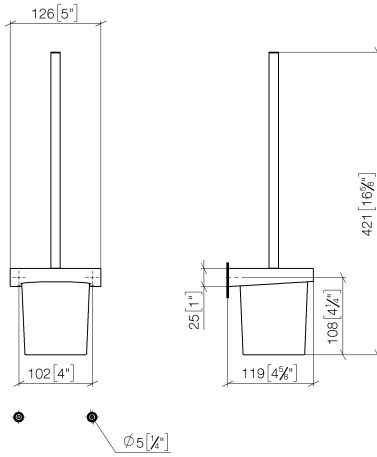

Toilet brush set wall model - Brushed Champagne (22kt Gold)

CL.1

83 900 970

- crystal glass
- brush, matte black
- width 126mm
- height 415 mm
- 120mm projection

Fits: CL.1, LISSÉ, META

	Brushed Champagne (22kt Gold)	83 900 970-46
	Chrome	83 900 970-00
	Brushed Platinum	83 900 970-06
	Dark Chrome	83 900 970-19
	Light Gold	83 900 970-26
	Brushed Light Gold	83 900 970-27
	Brushed Durabronze (23kt Gold)	83 900 970-28
	Matte Black	83 900 970-33
	Brushed Bronze	83 900 970-42
	Champagne (22kt Gold)	83 900 970-47
	Brushed Chrome	83 900 970-93
	Brushed Dark Platinum	83 900 970-99

83 900 970

mm [inches]

83 900 970

Parts for other finishes can be found here: [Chrome](#)

### Spare parts list

No.	Item Number	Name	Quantity used	Delivery time
1	90 20 97 507 00-46	handle	1	30
2	90 18 50 601 00 90	brush	1	2
3	90 90 04 008 00 82	glass	1	2
4	08 17 97 506-46	holder	1	60
5	90 31 11 030 00 90	pin	2	2
6	05 17 20 726 02 90	fixing set	1	2
7	08 17 20 726 90	holder	2	2