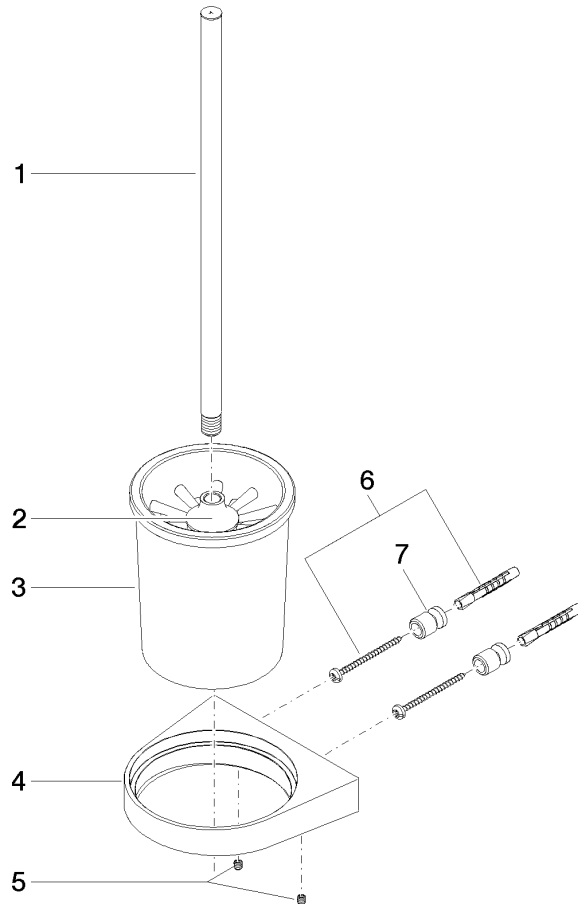

Toilet brush set wall model - Champagne (22kt Gold)

CL.1

83 900 970

- crystal glass
- brush, matte black
- width 126mm
- height 415 mm
- 120mm projection

Fits: CL.1, LISSÉ, META

	Champagne (22kt Gold)	83 900 970-47
	Chrome	83 900 970-00
	Brushed Platinum	83 900 970-06
	Dark Chrome	83 900 970-19
	Light Gold	83 900 970-26
	Brushed Light Gold	83 900 970-27
	Brushed Durabronze (23kt Gold)	83 900 970-28
	Matte Black	83 900 970-33
	Brushed Bronze	83 900 970-42
	Brushed Champagne (22kt Gold)	83 900 970-46
	Brushed Chrome	83 900 970-93
	Brushed Dark Platinum	83 900 970-99

83 900 970

mm [inches]

83 900 970

Parts for other finishes can be found here: [Chrome](#)

Spare parts list

No.	Item Number	Name	Quantity used	Delivery time
1	90 20 97 507 00-47	handle	1	60
2	90 18 50 601 00 90	brush	1	2
3	90 90 04 008 00 82	glass	1	2
4	08 17 97 506-47	holder	1	60
5	90 31 11 030 00 90	pin	2	2
6	05 17 20 726 02 90	fixing set	1	2
7	08 17 20 726 90	holder	2	2