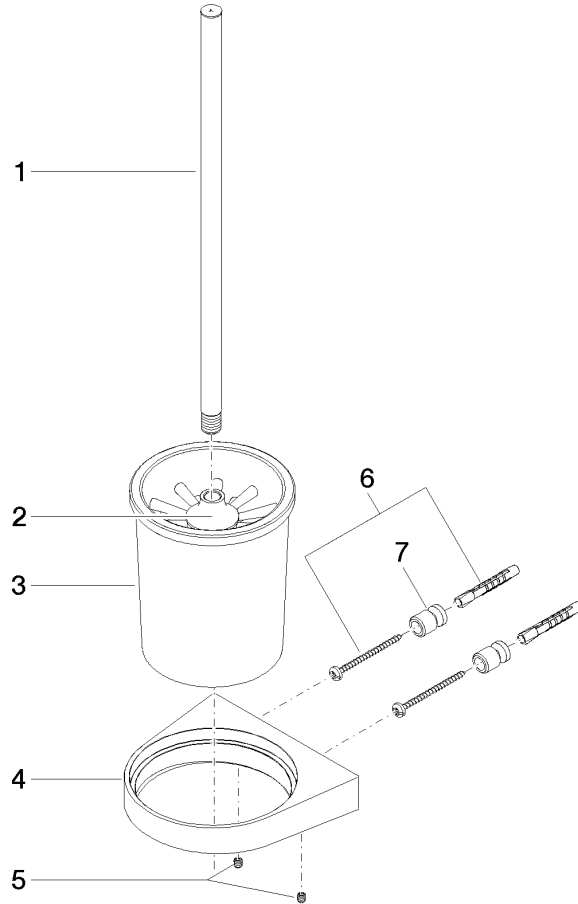

83 900 970

- crystal glass
- brush, matte black
- width 126mm
- height 415 mm
- 120mm projection

Fits: CL.1, LISSÉ, META

	Brushed Chrome	83 900 970-93
	Chrome	83 900 970-00
	Brushed Platinum	83 900 970-06
	Dark Chrome	83 900 970-19
	Light Gold	83 900 970-26
	Brushed Light Gold	83 900 970-27
	Brushed Durabronze (23kt Gold)	83 900 970-28
	Matte Black	83 900 970-33
	Brushed Bronze	83 900 970-42
	Brushed Champagne (22kt Gold)	83 900 970-46
	Champagne (22kt Gold)	83 900 970-47
	Brushed Dark Platinum	83 900 970-99

83 900 970

mm [inches]

83 900 970

Parts for other finishes can be found here: [Chrome](#)

Spare parts list

No.	Item Number	Name	Quantity used	Delivery time
1	90 20 97 507 00-93	handle	1	20
2	90 18 50 601 00 90	brush	1	2
3	90 90 04 008 00 82	glass	1	2
4	08 17 97 506-93	holder	1	20
5	90 31 11 030 00 90	pin	2	2
6	05 17 20 726 02 90	fixing set	1	2
7	08 17 20 726 90	holder	2	2