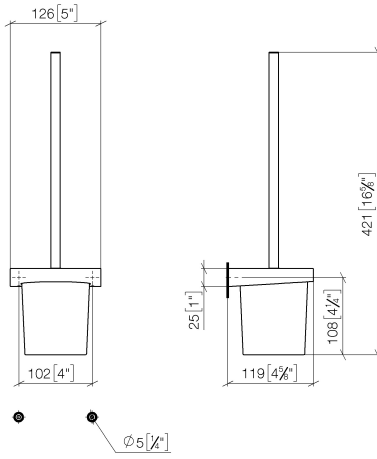

83 900 970

- crystal glass
- brush, matte black
- width 126mm
- height 415 mm
- 120mm projection

Fits: CL.1, LISSÉ, META

	Brushed Chrome	83 900 970-93
	Chrome	83 900 970-00
	Brushed Platinum	83 900 970-06
	Dark Chrome	83 900 970-19
	Light Gold	83 900 970-26
	Brushed Light Gold	83 900 970-27
	Brushed Durabronze (23kt Gold)	83 900 970-28
	Matte Black	83 900 970-33
	Brushed Bronze	83 900 970-42
	Brushed Champagne (22kt Gold)	83 900 970-46
	Champagne (22kt Gold)	83 900 970-47
	Brushed Dark Platinum	83 900 970-99

83 900 970

mm [inches]

83 900 970

Parts for other finishes can be found here: [Chrome](#)

Spare parts list

No.	Item Number	Name	Quantity used	Delivery time
1	90 20 97 507 00-93	handle	1	20
2	90 18 50 601 00 90	brush	1	2
3	90 90 04 008 00 82	glass	1	2
4	08 17 97 506-93	holder	1	20
5	90 31 11 030 00 90	pin	2	2
6	05 17 20 726 02 90	fixing set	1	2
7	08 17 20 726 90	holder	2	2