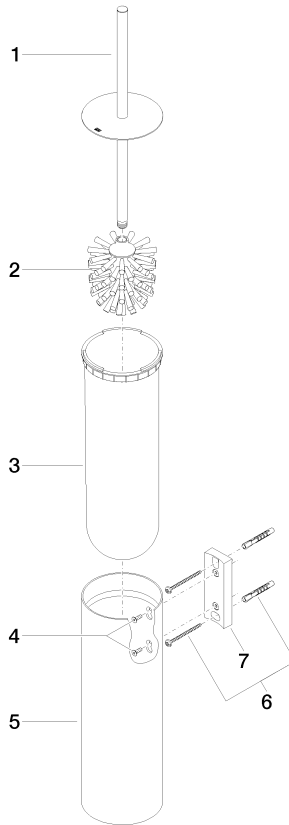

83 910 979

- brush, matte black
- width 100mm
- height 456 mm
- 110mm projection

Fits: MADISON, MEM, TARA, CL.1, LISSÉ,
VAIA, META, CYO

	Brushed Platinum	83 910 979-06
	Chrome	83 910 979-00
	Platinum	83 910 979-08
	Dark Chrome	83 910 979-19
	Light Gold	83 910 979-26
	Brushed Light Gold	83 910 979-27
	Brushed Durabronze (23kt Gold)	83 910 979-28
	Matte Black	83 910 979-33
	Brushed Bronze	83 910 979-42
	Brushed Champagne (22kt Gold)	83 910 979-46
	Brushed Chrome	83 910 979-93
	Brushed Dark Platinum	83 910 979-99

83 910 979

83 910 979

Parts for other finishes can be found here: [Chrome](#)

Spare parts list

No.	Item Number	Name	Quantity used	Delivery time
1	90 20 97 505 01-06	handle	1	10
2	90 18 50 601 00 90	brush	1	2
3	08 18 40 524 90	insert	1	2
4	90 30 30 014 00 90	screw	1	2
5	08 23 01 503-06	casing	1	10
6	05 30 31 025 00 90	fixing set	2	2
7	05 18 40 287 00 90	holder	1	2