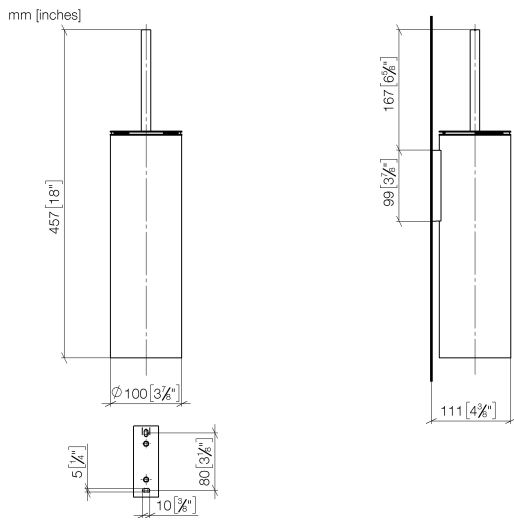

83 910 979

- brush, matte black
- width 100mm
- height 456 mm
- 110mm projection

Fits: MADISON, MEM, TARA, CL.1, LISSÉ,
VAIA, META, CYO

	Dark Chrome	83 910 979-19
	Chrome	83 910 979-00
	Brushed Platinum	83 910 979-06
	Platinum	83 910 979-08
	Light Gold	83 910 979-26
	Brushed Light Gold	83 910 979-27
	Brushed Durabronze (23kt Gold)	83 910 979-28
	Matte Black	83 910 979-33
	Brushed Bronze	83 910 979-42
	Brushed Champagne (22kt Gold)	83 910 979-46
	Brushed Chrome	83 910 979-93
	Brushed Dark Platinum	83 910 979-99

83 910 979

83 910 979

Parts for other
finishes can be found
here: [Chrome](#)