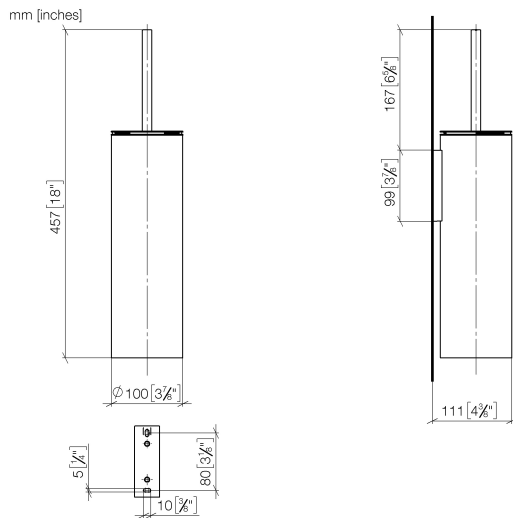

83 910 979

- brush, matte black
- width 100mm
- height 456 mm
- 110mm projection

Fits: MADISON, MEM, TARA, CL.1, LISSÉ,  
VAIA, META, CYO

	Light Gold	83 910 979-26
	Chrome	83 910 979-00
	Brushed Platinum	83 910 979-06
	Platinum	83 910 979-08
	Dark Chrome	83 910 979-19
	Brushed Light Gold	83 910 979-27
	Brushed Durabronze (23kt Gold)	83 910 979-28
	Matte Black	83 910 979-33
	Brushed Bronze	83 910 979-42
	Brushed Champagne (22kt Gold)	83 910 979-46
	Brushed Chrome	83 910 979-93
	Brushed Dark Platinum	83 910 979-99

83 910 979

83 910 979

Parts for other finishes can be found here: [Chrome](#)

### Spare parts list

No.	Item Number	Name	Quantity used	Delivery time
1	90 20 97 505 01-26	handle	1	30
2	90 18 50 601 00 90	brush	1	2
3	08 18 40 524 90	insert	1	2
4	90 30 30 014 00 90	screw	1	2
5	08 23 01 503-26	casing	1	60
6	05 30 31 025 00 90	fixing set	2	2
7	05 18 40 287 00 90	holder	1	2