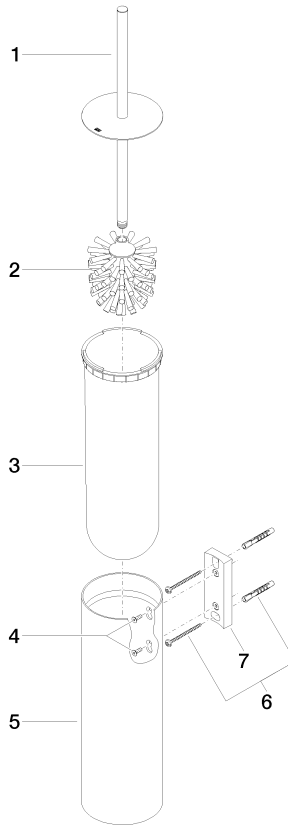

83 910 979

- brush, matte black
- width 100mm
- height 456 mm
- 110mm projection

Fits: MADISON, MEM, TARA, CL.1, LISSÉ,  
VAIA, META, CYO

	Light Gold	83 910 979-26
	Chrome	83 910 979-00
	Brushed Platinum	83 910 979-06
	Platinum	83 910 979-08
	Dark Chrome	83 910 979-19
	Brushed Light Gold	83 910 979-27
	Brushed Durabronze (23kt Gold)	83 910 979-28
	Matte Black	83 910 979-33
	Brushed Bronze	83 910 979-42
	Brushed Champagne (22kt Gold)	83 910 979-46
	Brushed Chrome	83 910 979-93
	Brushed Dark Platinum	83 910 979-99

83 910 979

83 910 979

Parts for other finishes can be found here: [Chrome](#)

### Spare parts list

No.	Item Number	Name	Quantity used	Delivery time
1	90 20 97 505 01-26	handle	1	30
2	90 18 50 601 00 90	brush	1	2
3	08 18 40 524 90	insert	1	2
4	90 30 30 014 00 90	screw	1	2
5	08 23 01 503-26	casing	1	60
6	05 30 31 025 00 90	fixing set	2	2
7	05 18 40 287 00 90	holder	1	2