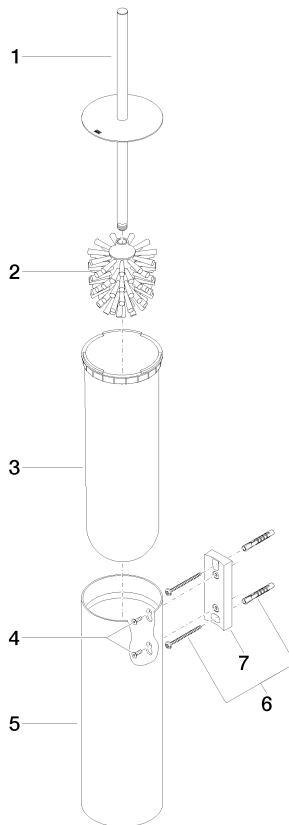

83 910 979

- brush, matte black
- width 100mm
- height 456 mm
- 110mm projection

Fits: MADISON, MEM, TARA, CL.1, LISSÉ,
VAIA, META, CYO

	Brushed Bronze	83 910 979-42
	Chrome	83 910 979-00
	Brushed Platinum	83 910 979-06
	Platinum	83 910 979-08
	Dark Chrome	83 910 979-19
	Light Gold	83 910 979-26
	Brushed Light Gold	83 910 979-27
	Brushed Durabronze (23kt Gold)	83 910 979-28
	Matte Black	83 910 979-33
	Brushed Champagne (22kt Gold)	83 910 979-46
	Brushed Chrome	83 910 979-93
	Brushed Dark Platinum	83 910 979-99

83 910 979

83 910 979

Parts for other finishes can be found here: [Chrome](#)

Spare parts list

No.	Item Number	Name	Quantity used	Delivery time
1	90 20 97 505 01-42	handle	1	30
2	90 18 50 601 00 90	brush	1	2
3	08 18 40 524 90	insert	1	2
4	90 30 30 014 00 90	screw	1	2
5	08 23 01 503-42	casing	1	60
6	05 30 31 025 00 90	fixing set	2	2
7	05 18 40 287 00 90	holder	1	2