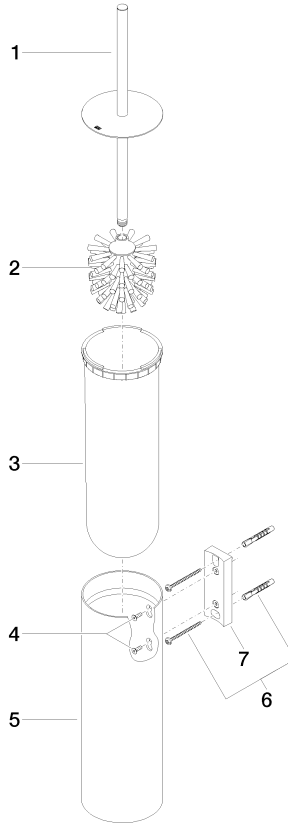

83 910 979

- brush, matte black
- width 100mm
- height 456 mm
- 110mm projection

Fits: MADISON, MEM, TARA, CL.1, LISSÉ,  
VAIA, META, CYO

	Brushed Champagne (22kt Gold)	83 910 979-46
	Chrome	83 910 979-00
	Brushed Platinum	83 910 979-06
	Platinum	83 910 979-08
	Dark Chrome	83 910 979-19
	Light Gold	83 910 979-26
	Brushed Light Gold	83 910 979-27
	Brushed Durabronze (23kt Gold)	83 910 979-28
	Matte Black	83 910 979-33
	Brushed Bronze	83 910 979-42
	Brushed Chrome	83 910 979-93
	Brushed Dark Platinum	83 910 979-99

83 910 979

83 910 979

Parts for other finishes can be found here: [Chrome](#)

### Spare parts list

No.	Item Number	Name	Quantity used	Delivery time
1	90 20 97 505 01-46	handle	1	30
2	90 18 50 601 00 90	brush	1	2
3	08 18 40 524 90	insert	1	2
4	90 30 30 014 00 90	screw	1	2
5	08 23 01 503-46	casing	1	30
6	05 30 31 025 00 90	fixing set	2	2
7	05 18 40 287 00 90	holder	1	2