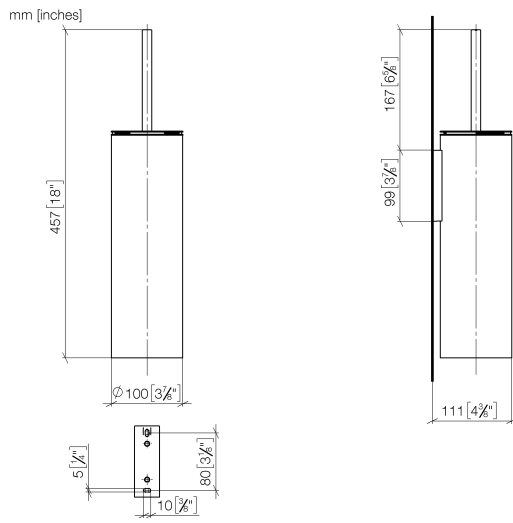

83 910 979

- brush, matte black
- width 100mm
- height 456 mm
- 110mm projection

Fits: MADISON, MEM, TARA, CL.1, LISSÉ,
VAIA, META, CYO

	Brushed Dark Platinum	83 910 979-99
	Chrome	83 910 979-00
	Brushed Platinum	83 910 979-06
	Platinum	83 910 979-08
	Dark Chrome	83 910 979-19
	Light Gold	83 910 979-26
	Brushed Light Gold	83 910 979-27
	Brushed Durabronze (23kt Gold)	83 910 979-28
	Matte Black	83 910 979-33
	Brushed Bronze	83 910 979-42
	Brushed Champagne (22kt Gold)	83 910 979-46
	Brushed Chrome	83 910 979-93

83 910 979

83 910 979

Parts for other finishes can be found here: [Chrome](#)

Spare parts list

No.	Item Number	Name	Quantity used	Delivery time
1	90 20 97 505 01-99	handle	1	30
2	90 18 50 601 00 90	brush	1	2
3	08 18 40 524 90	insert	1	2
4	90 30 30 014 00 90	screw	1	2
5	08 23 01 503-99	casing	1	30
6	05 30 31 025 00 90	fixing set	2	2
7	05 18 40 287 00 90	holder	1	2