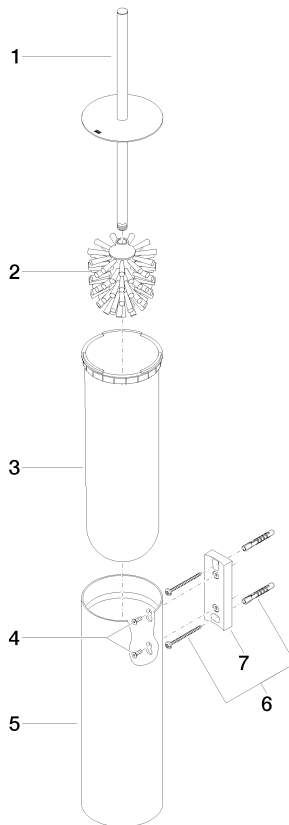

83 910 979

- brush, matte black
- width 100mm
- height 456 mm
- 110mm projection

Fits: MADISON, MEM, TARA, CL.1, LISSÉ,
VAIA, META, CYO

	Brushed Dark Platinum	83 910 979-99
	Chrome	83 910 979-00
	Brushed Platinum	83 910 979-06
	Platinum	83 910 979-08
	Dark Chrome	83 910 979-19
	Light Gold	83 910 979-26
	Brushed Light Gold	83 910 979-27
	Brushed Durabronze (23kt Gold)	83 910 979-28
	Matte Black	83 910 979-33
	Brushed Bronze	83 910 979-42
	Brushed Champagne (22kt Gold)	83 910 979-46
	Brushed Chrome	83 910 979-93

83 910 979

83 910 979

Parts for other finishes can be found here: [Chrome](#)

Spare parts list

No.	Item Number	Name	Quantity used	Delivery time
1	90 20 97 505 01-99	handle	1	30
2	90 18 50 601 00 90	brush	1	2
3	08 18 40 524 90	insert	1	2
4	90 30 30 014 00 90	screw	1	2
5	08 23 01 503-99	casing	1	30
6	05 30 31 025 00 90	fixing set	2	2
7	05 18 40 287 00 90	holder	1	2