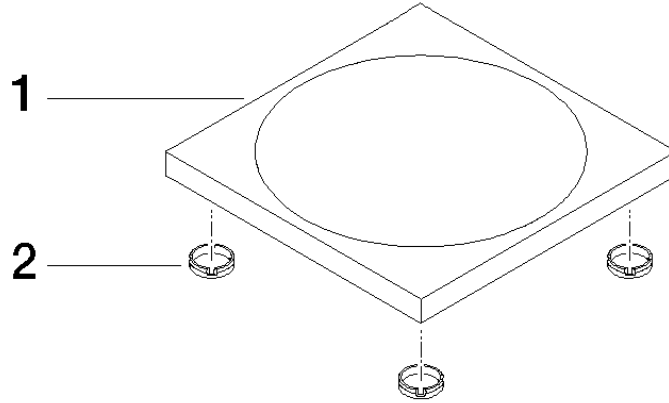

Soap dish free-standing model - Platinum

IMO

84 410 780

• 119 x 119 x 10 mm

Fits: IMO, LULU, MEM, TARA, LISSÉ, META, CYO

	Platinum	84 410 780-08
	Chrome	84 410 780-00
	Brushed Platinum	84 410 780-06
	Dark Chrome	84 410 780-19
	Light Gold	84 410 780-26
	Brushed Light Gold	84 410 780-27
	Brushed Durabronze (23kt Gold)	84 410 780-28
	Matte Black	84 410 780-33
	Brushed Bronze	84 410 780-42
	Brushed Champagne (22kt Gold)	84 410 780-46
	Champagne (22kt Gold)	84 410 780-47
	Brushed Chrome	84 410 780-93
	Brushed Dark Platinum	84 410 780-99

84 410 780

mm [inches]

84 410 780

Parts for other finishes can be found here: [Chrome](#)

Spare parts list

No.	Item Number	Name	Quantity used	Delivery time
1	08 17 78 600-08	dish	1	60
2	09 26 01 045 90	accessories	4	2