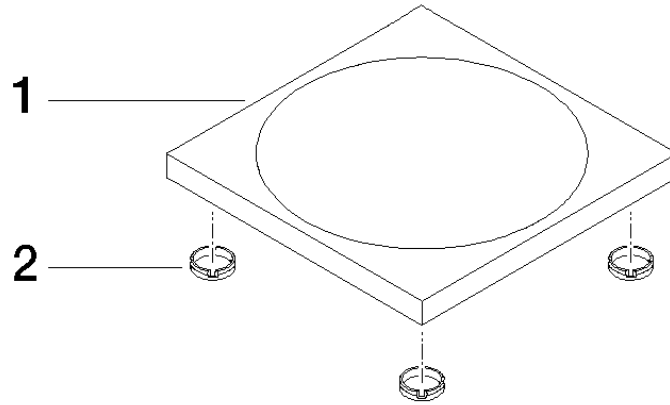

Soap dish free-standing model - Light Gold

IMO

84 410 780

• 119 x 119 x 10 mm

Fits: IMO, LULU, MEM, TARA, LISSÉ, META, CYO

	Light Gold	84 410 780-26
	Chrome	84 410 780-00
	Brushed Platinum	84 410 780-06
	Platinum	84 410 780-08
	Dark Chrome	84 410 780-19
	Brushed Light Gold	84 410 780-27
	Brushed Durabronze (23kt Gold)	84 410 780-28
	Matte Black	84 410 780-33
	Brushed Bronze	84 410 780-42
	Brushed Champagne (22kt Gold)	84 410 780-46
	Champagne (22kt Gold)	84 410 780-47
	Brushed Chrome	84 410 780-93
	Brushed Dark Platinum	84 410 780-99

84 410 780

mm [inches]

84 410 780

Parts for other finishes can be found here: [Chrome](#)

Spare parts list

No.	Item Number	Name	Quantity used	Delivery time
1	08 17 78 600-26	dish	1	60
2	09 26 01 045 90	accessories	4	2