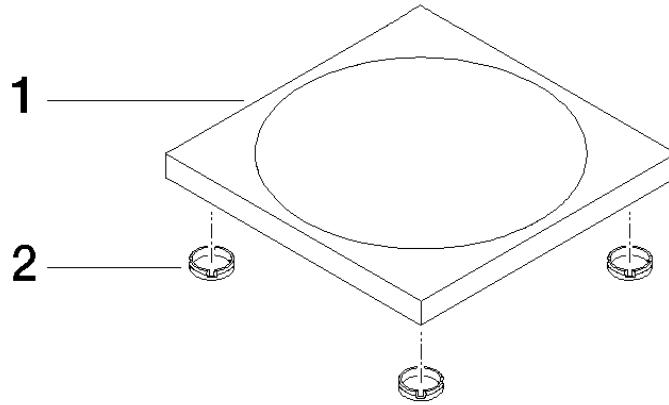

Soap dish free-standing model - Brushed Durabross (23kt Gold)

IMO

84 410 780

• 119 x 119 x 10 mm

Fits: IMO, LULU, MEM, TARA, LISSÉ, META, CYO

	Brushed Durabross (23kt Gold)	84 410 780-28
	Chrome	84 410 780-00
	Brushed Platinum	84 410 780-06
	Platinum	84 410 780-08
	Dark Chrome	84 410 780-19
	Light Gold	84 410 780-26
	Brushed Light Gold	84 410 780-27
	Matte Black	84 410 780-33
	Brushed Bronze	84 410 780-42
	Brushed Champagne (22kt Gold)	84 410 780-46
	Champagne (22kt Gold)	84 410 780-47
	Brushed Chrome	84 410 780-93
	Brushed Dark Platinum	84 410 780-99

84 410 780

mm [inches]

84 410 780

Parts for other finishes can be found here: [Chrome](#)

Spare parts list

No.	Item Number	Name	Quantity used	Delivery time
1	08 17 78 600-28	dish	1	20
2	09 26 01 045 90	accessories	4	2