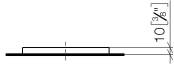

Soap dish free-standing model - Brushed Chrome

IMO

84 410 780

• 119 x 119 x 10 mm

Fits: IMO, LULU, MEM, TARA, LISSÉ, META, CYO

	Brushed Chrome	84 410 780-93
	Chrome	84 410 780-00
	Brushed Platinum	84 410 780-06
	Platinum	84 410 780-08
	Dark Chrome	84 410 780-19
	Light Gold	84 410 780-26
	Brushed Light Gold	84 410 780-27
	Brushed Durabronze (23kt Gold)	84 410 780-28
	Matte Black	84 410 780-33
	Brushed Bronze	84 410 780-42
	Brushed Champagne (22kt Gold)	84 410 780-46
	Champagne (22kt Gold)	84 410 780-47
	Brushed Dark Platinum	84 410 780-99

84 410 780

mm [inches]

84 410 780

Parts for other finishes can be found here: [Chrome](#)

Spare parts list

No.	Item Number	Name	Quantity used	Delivery time
1	08 17 78 600-93	dish	1	60
2	09 26 01 045 90	accessories	4	2