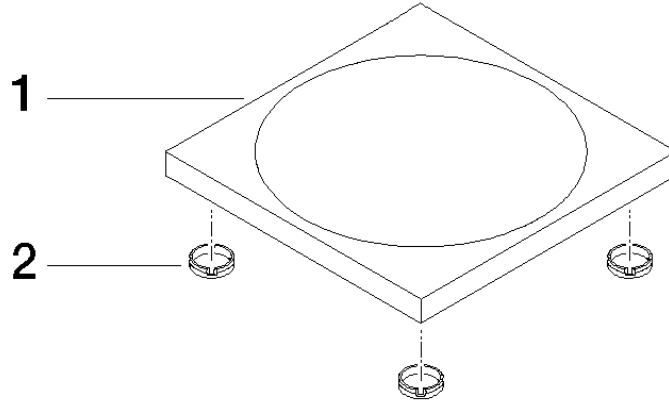

Soap dish free-standing model - Brushed Chrome

IMO

84 410 780

• 119 x 119 x 10 mm

Fits: IMO, LULU, MEM, TARA, LISSÉ, META, CYO

	Brushed Chrome	84 410 780-93
	Chrome	84 410 780-00
	Brushed Platinum	84 410 780-06
	Platinum	84 410 780-08
	Dark Chrome	84 410 780-19
	Light Gold	84 410 780-26
	Brushed Light Gold	84 410 780-27
	Brushed Durabronze (23kt Gold)	84 410 780-28
	Matte Black	84 410 780-33
	Brushed Bronze	84 410 780-42
	Brushed Champagne (22kt Gold)	84 410 780-46
	Champagne (22kt Gold)	84 410 780-47
	Brushed Dark Platinum	84 410 780-99

84 410 780

mm [inches]

84 410 780

Parts for other finishes can be found here: [Chrome](#)

Spare parts list

No.	Item Number	Name	Quantity used	Delivery time
1	08 17 78 600-93	dish	1	60
2	09 26 01 045 90	accessories	4	2