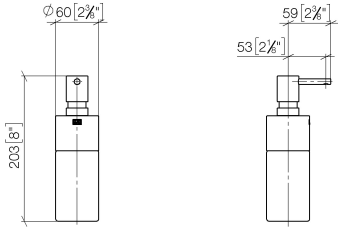

Dispenser free-standing model - Chrome

ELIO

84 435 970

- bottle made of crystal glass, matt
- width 60mm
- height 200 mm
- 250 ml bottle
- 59mm projection

Fits ELIO, ENO, MEM, META SQUARE, SYNC, TARA and TARA ULTRA

Fits: ELIO, MEM, TARA, ENO, SYNC, TARA ULTRA, META SQUARE

	Chrome	84 435 970-00
	Brushed Platinum	84 435 970-06
	Platinum	84 435 970-08
	Dark Chrome	84 435 970-19
	Brushed Durabronze (23kt Gold)	84 435 970-28
	Matte Black	84 435 970-33
	Brushed Champagne (22kt Gold)	84 435 970-46
	Champagne (22kt Gold)	84 435 970-47
	Brushed Chrome	84 435 970-93
	Brushed Dark Platinum	84 435 970-99

84 435 970

mm [inches]

84 435 970

Parts for other
finishes can be found
here: Brushed
Platinum

Dispenser free-standing model - Chrome

ELIO

84 435 970

Spare parts list

No.	Item Number	Name	Quantity used	Delivery time
	90 10 10 535 00-00	dispenser	4	10