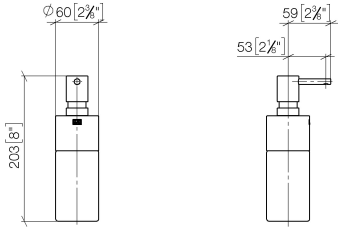

**Dispenser free-standing model - Dark Chrome**

ELIO

84 435 970

- bottle made of crystal glass, matt
- width 60mm
- height 200 mm
- 250 ml bottle
- 59mm projection

Fits ELIO, ENO, MEM, META SQUARE, SYNC, TARA and TARA ULTRA

Dispenser free-standing model - Dark Chrome

ELIO

84 435 970

mm [inches]

84 435 970

Parts for other finishes can be found here: [Chrome](#)