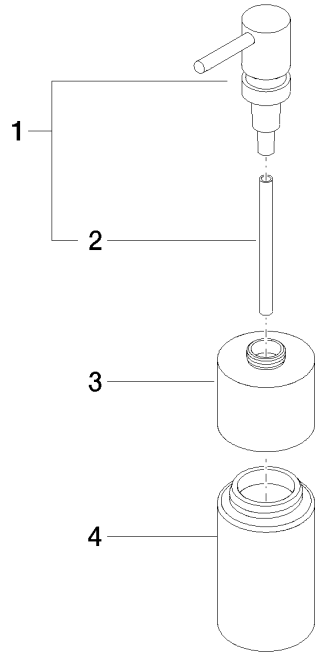

**Dispenser free-standing model - Dark Chrome**

ELIO

84 435 970

- bottle made of crystal glass, matt
- width 60mm
- height 200 mm
- 250 ml bottle
- 59mm projection

Fits ELIO, ENO, MEM, META SQUARE, SYNC, TARA and TARA ULTRA

Dispenser free-standing model - Dark Chrome

ELIO

84 435 970

mm [inches]

84 435 970

Parts for other finishes can be found here: [Chrome](#)