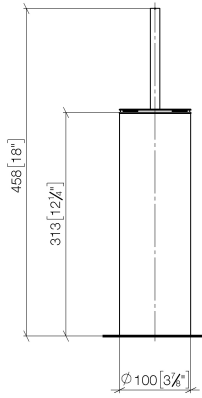

Toilet brush set free-standing model - Chrome

MEM

84 910 979

- brush, matte black
- width 100mm
- height 456 mm

Fits: MEM, LISSÉ, META, CYO

	Chrome	84 910 979-00
	Brushed Platinum	84 910 979-06
	Platinum	84 910 979-08
	Dark Chrome	84 910 979-19
	Light Gold	84 910 979-26
	Brushed Light Gold	84 910 979-27
	Brushed Durabronze (23kt Gold)	84 910 979-28
	Matte Black	84 910 979-33
	Brushed Bronze	84 910 979-42
	Brushed Champagne (22kt Gold)	84 910 979-46
	Brushed Chrome	84 910 979-93
	Brushed Dark Platinum	84 910 979-99

Toilet brush set free-standing model - Chrome

MEM

84 910 979

mm [inches]

84 910 979

Product version from 10/1/2023

Parts for other
finishes can be found
here: Brushed
Platinum

Toilet brush set free-standing model - Chrome