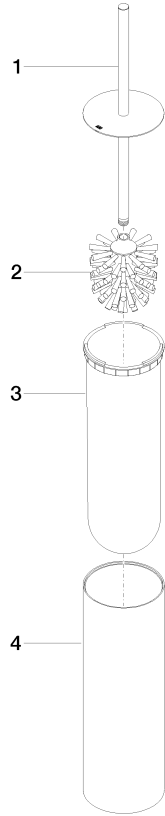

Toilet brush set free-standing model - Chrome

MEM

84 910 979

- brush, matte black
- width 100mm
- height 456 mm

Fits: MEM, LISSÉ, META, CYO

	Chrome	84 910 979-00
	Brushed Platinum	84 910 979-06
	Platinum	84 910 979-08
	Dark Chrome	84 910 979-19
	Light Gold	84 910 979-26
	Brushed Light Gold	84 910 979-27
	Brushed Durabronze (23kt Gold)	84 910 979-28
	Matte Black	84 910 979-33
	Brushed Bronze	84 910 979-42
	Brushed Champagne (22kt Gold)	84 910 979-46
	Brushed Chrome	84 910 979-93
	Brushed Dark Platinum	84 910 979-99

Toilet brush set free-standing model - Chrome

MEM

84 910 979

mm [inches]

84 910 979

Product version from 10/1/2023

Parts for other
finishes can be found
here: Brushed
Platinum

Toilet brush set free-standing model - Chrome

MEM

84 910 979

Spare parts list

Product version from 10/1/2023

No.	Item Number	Name	Quantity used	Delivery time
	90 20 97 505 01-00	handle	4	10