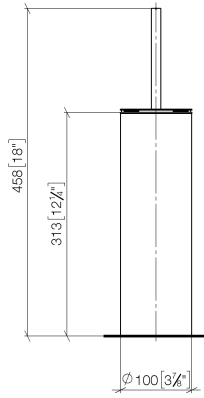

Toilet brush set free-standing model - Dark Chrome

MEM

84 910 979

- brush, matte black
- width 100mm
- height 456 mm

Fits: MEM, LISSÉ, META, CYO

| | | |
|---|-------------------------------------|---------------|
|  | Dark Chrome | 84 910 979-19 |
|  | Chrome | 84 910 979-00 |
|  | Brushed Platinum | 84 910 979-06 |
|  | Platinum | 84 910 979-08 |
|  | Light Gold | 84 910 979-26 |
|  | Brushed Light Gold | 84 910 979-27 |
|  | Brushed Durabronze (23kt Gold) | 84 910 979-28 |
|  | Matte Black | 84 910 979-33 |
|  | Brushed Bronze | 84 910 979-42 |
|  | Brushed Champagne (22kt Gold) | 84 910 979-46 |
|  | Brushed Chrome | 84 910 979-93 |
|  | Brushed Dark Platinum | 84 910 979-99 |

84 910 979

mm [inches]

84 910 979

Parts for other
finishes can be found
here: [Chrome](#)