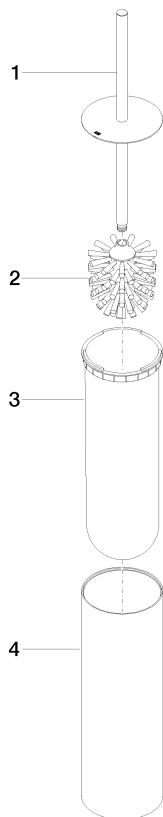

Toilet brush set free-standing model - Brushed Light Gold

MEM

84 910 979

- brush, matte black
- width 100mm
- height 456 mm

Fits: MEM, LISSÉ, META, CYO

	Brushed Light Gold	84 910 979-27
	Chrome	84 910 979-00
	Brushed Platinum	84 910 979-06
	Platinum	84 910 979-08
	Dark Chrome	84 910 979-19
	Light Gold	84 910 979-26
	Brushed Durabronze (23kt Gold)	84 910 979-28
	Matte Black	84 910 979-33
	Brushed Bronze	84 910 979-42
	Brushed Champagne (22kt Gold)	84 910 979-46
	Brushed Chrome	84 910 979-93
	Brushed Dark Platinum	84 910 979-99

84 910 979

mm [inches]

84 910 979

Parts for other finishes can be found here: [Chrome](#)

Spare parts list

No.	Item Number	Name	Quantity used	Delivery time
1	90 20 97 505 01-27	handle	1	30
2	90 18 50 601 00 90	brush	1	2
3	08 18 40 524 90	insert	1	2
4	90 23 01 504 00-27	casing	1	30