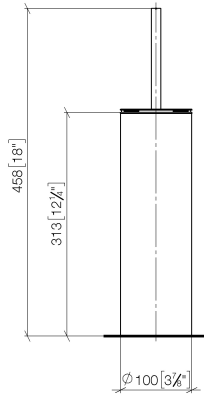

Toilet brush set free-standing model - Brushed Light Gold

MEM

84 910 979

- brush, matte black
- width 100mm
- height 456 mm

Fits: MEM, LISSÉ, META, CYO

	Brushed Light Gold	84 910 979-27
	Chrome	84 910 979-00
	Brushed Platinum	84 910 979-06
	Platinum	84 910 979-08
	Dark Chrome	84 910 979-19
	Light Gold	84 910 979-26
	Brushed Durabronze (23kt Gold)	84 910 979-28
	Matte Black	84 910 979-33
	Brushed Bronze	84 910 979-42
	Brushed Champagne (22kt Gold)	84 910 979-46
	Brushed Chrome	84 910 979-93
	Brushed Dark Platinum	84 910 979-99

84 910 979

mm [inches]

84 910 979

Parts for other finishes can be found here: [Chrome](#)

Spare parts list

No.	Item Number	Name	Quantity used	Delivery time
1	90 20 97 505 01-27	handle	1	30
2	90 18 50 601 00 90	brush	1	2
3	08 18 40 524 90	insert	1	2
4	90 23 01 504 00-27	casing	1	30