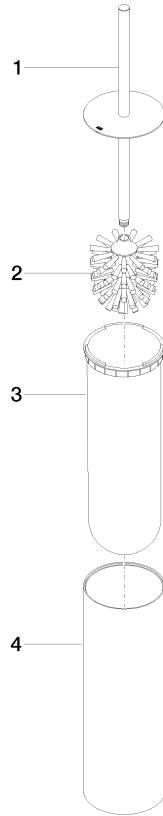

Toilet brush set free-standing model - Brushed Durabronze (23kt Gold)

MEM

84 910 979

- brush, matte black
- width 100mm
- height 456 mm

Fits: MEM, LISSÉ, META, CYO

	Brushed Durabronze (23kt Gold)	84 910 979-28
	Chrome	84 910 979-00
	Brushed Platinum	84 910 979-06
	Platinum	84 910 979-08
	Dark Chrome	84 910 979-19
	Light Gold	84 910 979-26
	Brushed Light Gold	84 910 979-27
	Matte Black	84 910 979-33
	Brushed Bronze	84 910 979-42
	Brushed Champagne (22kt Gold)	84 910 979-46
	Brushed Chrome	84 910 979-93
	Brushed Dark Platinum	84 910 979-99

84 910 979

mm [inches]

84 910 979

Parts for other finishes can be found here: [Chrome](#)

Spare parts list

No.	Item Number	Name	Quantity used	Delivery time
1	90 20 97 505 01-28	handle	1	20
2	90 18 50 601 00 90	brush	1	2
3	08 18 40 524 90	insert	1	2
4	90 23 01 504 00-28	casing	1	20