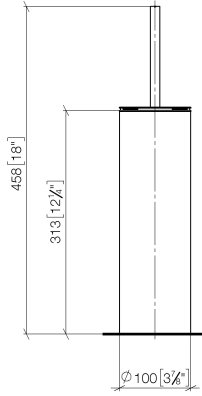

**Toilet brush set free-standing model - Brushed Durabross (23kt Gold)**

MEM

84 910 979

- brush, matte black
- width 100mm
- height 456 mm

Fits: MEM, LISSÉ, META, CYO

	Brushed Durabross (23kt Gold)	84 910 979-28
	Chrome	84 910 979-00
	Brushed Platinum	84 910 979-06
	Platinum	84 910 979-08
	Dark Chrome	84 910 979-19
	Light Gold	84 910 979-26
	Brushed Light Gold	84 910 979-27
	Matte Black	84 910 979-33
	Brushed Bronze	84 910 979-42
	Brushed Champagne (22kt Gold)	84 910 979-46
	Brushed Chrome	84 910 979-93
	Brushed Dark Platinum	84 910 979-99

84 910 979

mm [inches]

84 910 979

**Product version from 10/1/2023**

Parts for other finishes can be found here: [Chrome](#)

Toilet brush set free-standing model - Brushed Durabrass (23kt Gold)

MEM

84 910 979

**Spare parts list**

**Product version from 10/1/2023**

No.	Item Number	Name	Quantity used	Delivery time
	90 20 97 505 01-28	handle	4	20