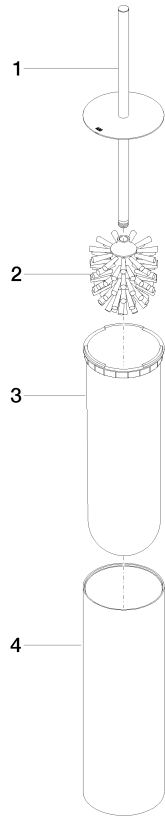

**Toilet brush set free-standing model - Brushed Durabross (23kt Gold)**

MEM

84 910 979

- brush, matte black
- width 100mm
- height 456 mm

Fits: MEM, LISSÉ, META, CYO

	Brushed Durabross (23kt Gold)	84 910 979-28
	Chrome	84 910 979-00
	Brushed Platinum	84 910 979-06
	Platinum	84 910 979-08
	Dark Chrome	84 910 979-19
	Light Gold	84 910 979-26
	Brushed Light Gold	84 910 979-27
	Matte Black	84 910 979-33
	Brushed Bronze	84 910 979-42
	Brushed Champagne (22kt Gold)	84 910 979-46
	Brushed Chrome	84 910 979-93
	Brushed Dark Platinum	84 910 979-99

84 910 979

mm [inches]

84 910 979

**Product version from 10/1/2023**

Parts for other finishes can be found here: [Chrome](#)

Toilet brush set free-standing model - Brushed Durabrass (23kt Gold)

MEM

84 910 979

**Spare parts list**

**Product version from 10/1/2023**

No.	Item Number	Name	Quantity used	Delivery time
	90 20 97 505 01-28	handle	4	20