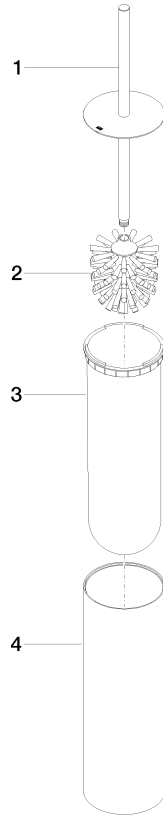

Toilet brush set free-standing model - Brushed Bronze

MEM

84 910 979

- brush, matte black
- width 100mm
- height 456 mm

Fits: MEM, LISSÉ, META, CYO

	Brushed Bronze	84 910 979-42
	Chrome	84 910 979-00
	Brushed Platinum	84 910 979-06
	Platinum	84 910 979-08
	Dark Chrome	84 910 979-19
	Light Gold	84 910 979-26
	Brushed Light Gold	84 910 979-27
	Brushed Durabrass (23kt Gold)	84 910 979-28
	Matte Black	84 910 979-33
	Brushed Champagne (22kt Gold)	84 910 979-46
	Brushed Chrome	84 910 979-93
	Brushed Dark Platinum	84 910 979-99

84 910 979

mm [inches]

84 910 979

Parts for other finishes can be found here: [Chrome](#)

### Spare parts list

No.	Item Number	Name	Quantity used	Delivery time
1	90 20 97 505 01-42	handle	1	30
2	90 18 50 601 00 90	brush	1	2
3	08 18 40 524 90	insert	1	2
4	90 23 01 504 00-42	casing	1	30