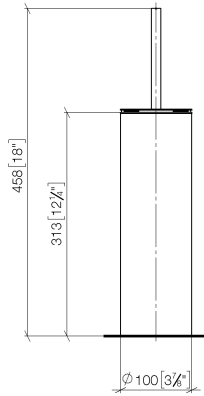

Toilet brush set free-standing model - Brushed Bronze

MEM

84 910 979

- brush, matte black
- width 100mm
- height 456 mm

Fits: MEM, LISSÉ, META, CYO

	Brushed Bronze	84 910 979-42
	Chrome	84 910 979-00
	Brushed Platinum	84 910 979-06
	Platinum	84 910 979-08
	Dark Chrome	84 910 979-19
	Light Gold	84 910 979-26
	Brushed Light Gold	84 910 979-27
	Brushed Durabrass (23kt Gold)	84 910 979-28
	Matte Black	84 910 979-33
	Brushed Champagne (22kt Gold)	84 910 979-46
	Brushed Chrome	84 910 979-93
	Brushed Dark Platinum	84 910 979-99

84 910 979

mm [inches]

84 910 979

Parts for other finishes can be found here: [Chrome](#)

### Spare parts list

No.	Item Number	Name	Quantity used	Delivery time
1	90 20 97 505 01-42	handle	1	30
2	90 18 50 601 00 90	brush	1	2
3	08 18 40 524 90	insert	1	2
4	90 23 01 504 00-42	casing	1	30