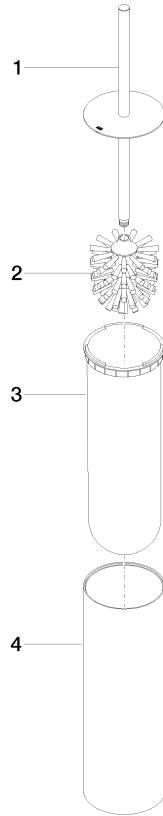

Toilet brush set free-standing model - Brushed Champagne (22kt Gold)

MEM

84 910 979

- brush, matte black
- width 100mm
- height 456 mm

Fits: MEM, LISSÉ, META, CYO

	Brushed Champagne (22kt Gold)	84 910 979-46
	Chrome	84 910 979-00
	Brushed Platinum	84 910 979-06
	Platinum	84 910 979-08
	Dark Chrome	84 910 979-19
	Light Gold	84 910 979-26
	Brushed Light Gold	84 910 979-27
	Brushed Durabronze (23kt Gold)	84 910 979-28
	Matte Black	84 910 979-33
	Brushed Bronze	84 910 979-42
	Brushed Chrome	84 910 979-93
	Brushed Dark Platinum	84 910 979-99

84 910 979

mm [inches]

84 910 979

Parts for other finishes can be found here: [Chrome](#)

Spare parts list

No.	Item Number	Name	Quantity used	Delivery time
1	90 20 97 505 01-46	handle	1	30
2	90 18 50 601 00 90	brush	1	2
3	08 18 40 524 90	insert	1	2
4	90 23 01 504 00-46	casing	1	30