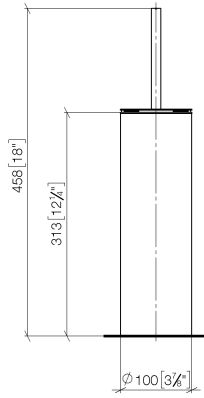

Toilet brush set free-standing model - Brushed Champagne (22kt Gold)

MEM

84 910 979

- brush, matte black
- width 100mm
- height 456 mm

Fits: MEM, LISSÉ, META, CYO

	Brushed Champagne (22kt Gold)	84 910 979-46
	Chrome	84 910 979-00
	Brushed Platinum	84 910 979-06
	Platinum	84 910 979-08
	Dark Chrome	84 910 979-19
	Light Gold	84 910 979-26
	Brushed Light Gold	84 910 979-27
	Brushed Durabronze (23kt Gold)	84 910 979-28
	Matte Black	84 910 979-33
	Brushed Bronze	84 910 979-42
	Brushed Chrome	84 910 979-93
	Brushed Dark Platinum	84 910 979-99

84 910 979

mm [inches]

84 910 979

Parts for other finishes can be found here: [Chrome](#)

Spare parts list

No.	Item Number	Name	Quantity used	Delivery time
1	90 20 97 505 01-46	handle	1	30
2	90 18 50 601 00 90	brush	1	2
3	08 18 40 524 90	insert	1	2
4	90 23 01 504 00-46	casing	1	30