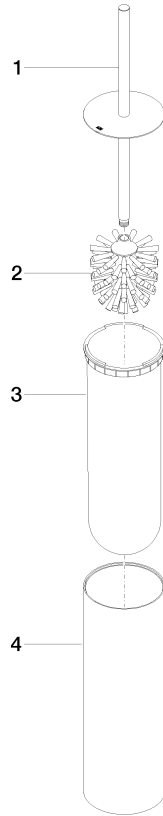

Toilet brush set free-standing model - Brushed Dark Platinum

MEM

84 910 979

- brush, matte black
- width 100mm
- height 456 mm

Fits: MEM, LISSÉ, META, CYO

	Brushed Dark Platinum	84 910 979-99
	Chrome	84 910 979-00
	Brushed Platinum	84 910 979-06
	Platinum	84 910 979-08
	Dark Chrome	84 910 979-19
	Light Gold	84 910 979-26
	Brushed Light Gold	84 910 979-27
	Brushed Durabronze (23kt Gold)	84 910 979-28
	Matte Black	84 910 979-33
	Brushed Bronze	84 910 979-42
	Brushed Champagne (22kt Gold)	84 910 979-46
	Brushed Chrome	84 910 979-93

84 910 979

mm [inches]

84 910 979

Parts for other finishes can be found here: [Chrome](#)

### Spare parts list

No.	Item Number	Name	Quantity used	Delivery time
1	90 20 97 505 01-99	handle	1	30
2	90 18 50 601 00 90	brush	1	2
3	08 18 40 524 90	insert	1	2
4	90 23 01 504 00-99	casing	1	30