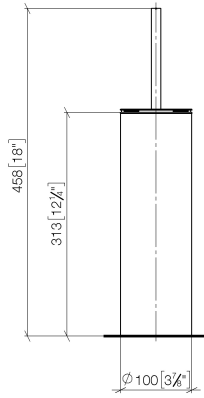

Toilet brush set free-standing model - Brushed Dark Platinum

MEM

84 910 979

- brush, matte black
- width 100mm
- height 456 mm

Fits: MEM, LISSÉ, META, CYO

	Brushed Dark Platinum	84 910 979-99
	Chrome	84 910 979-00
	Brushed Platinum	84 910 979-06
	Platinum	84 910 979-08
	Dark Chrome	84 910 979-19
	Light Gold	84 910 979-26
	Brushed Light Gold	84 910 979-27
	Brushed Durabronze (23kt Gold)	84 910 979-28
	Matte Black	84 910 979-33
	Brushed Bronze	84 910 979-42
	Brushed Champagne (22kt Gold)	84 910 979-46
	Brushed Chrome	84 910 979-93

84 910 979

mm [inches]

84 910 979

Parts for other finishes can be found here: [Chrome](#)

### Spare parts list

No.	Item Number	Name	Quantity used	Delivery time
1	90 20 97 505 01-99	handle	1	30
2	90 18 50 601 00 90	brush	1	2
3	08 18 40 524 90	insert	1	2
4	90 23 01 504 00-99	casing	1	30