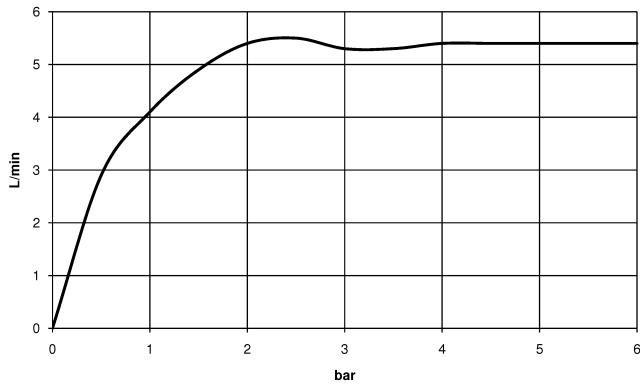

ST 010 105 5809

- 168mm projection
 - pivotable spout 360°
 - circular, air-enriched flow
 - height of mixer 280 mm
 - height up to aerator 191 mm
 - rosette Ø 60 mm
 - hole diameter 35 mm
 - 2x 1/2" x 1/2" x 400mm high pressure hose
 - 1/2" connection
 - max. flow 5.7 l/min
 - lead-free
 - WRAS 1801015
 - This product can help a building meet the requirements of Green Building Rating Systems, e.g. LEED®, BREEAM®, DGNB
- For Touchfree control please order eSet Touchfree WITH or WITHOUT temperature adjustment

VAIA eSET Touchfree Basin mixer without pop-up waste without temperature setting - Chrome

VAIA

ST 010 105 5809

ST 010 105 5800
mm [inches]

Flow rate chart

Certificates

WRAS_2306016.

LGA_29289.