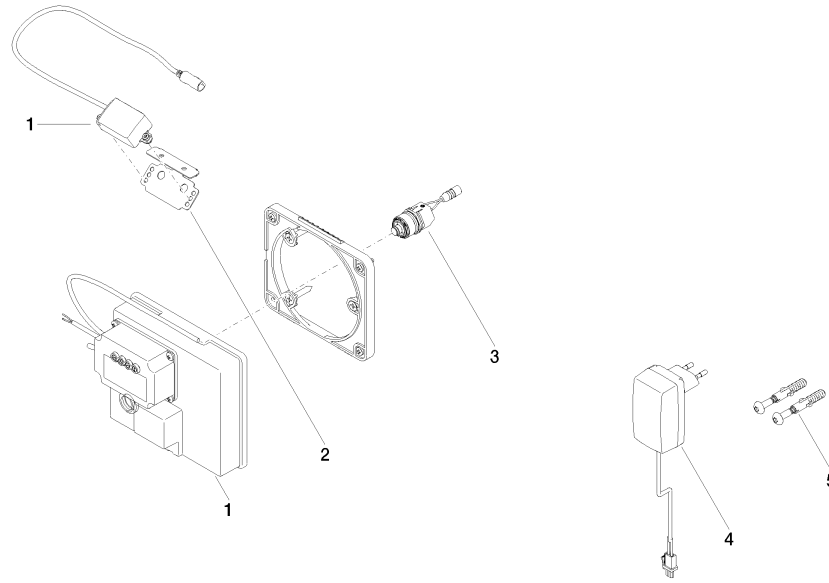

ST 010 105 5809

Spare parts list

No.	Item Number	Name	Quantity used	Delivery time
1	90 10 01 177 00 90	electronic accessories	1	2
2	90 17 20 199 00 90	holder	1	2
3	04 30 50 079 00 90	valve	1	2
4	04 10 01 050 00 90	power supply	1	60
5	04 30 31 024 01 90	fixing set	1	2