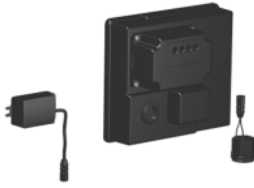

ST 010 105 5809

- 168mm projection
 - pivotable spout 360°
 - circular, air-enriched flow
 - height of mixer 280 mm
 - height up to aerator 191 mm
 - rosette Ø 60 mm
 - hole diameter 35 mm
 - 2x screw-in M 10 x 1 pressure hose, leak-tested
 - 1/2" connection
 - max. flow 5.7 l/min
 - lead-free
 - automatic hygiene flush
 - suitable for thermal disinfection
 - adjustable follow-up time
 - high-frequency sensors with self-calibration
 - magnetic valve
 - 100-240 V AC / 12 V DC, 50-60 Hz, 18 W power supply unit, incl. country-specific adapter set
 - This product can help a building meet the requirements of Green Building Rating Systems, e.g. LEED®, BREEAM®, DGNB
- Cannot be combined with basins in conducting materials (e.g. steel, river stone).**
Cannot be combined with basins that have a closing drain.
ATTENTION: Separate terms and conditions for electronic articles are applicable.

Individual components of this set

You need the following components for this set

1x

42 766 970 90

1x

13 716 809-00

VAIA eSET Touchfree Basin mixer without pop-up waste without temperature setting - Chrome

VAIA

ST 010 105 5809

VAIA eSET Touchfree Basin mixer without pop-up waste without temperature setting - Chrome

VAIA

ST 010 105 5809

Fits: IMO, LULU, MADISON, MEM, TARA, CL.1, LISSÉ, VAIA, META, CYO

- automatic hygiene flush
 - suitable for thermal disinfection
 - adjustable follow-up time
 - high-frequency sensors with self-calibration
 - magnetic valve
 - 100-240 V AC / 12 V DC, 50-60 Hz, 18 W power supply unit, incl. country-specific adapter set
- Cannot be combined with basins in conducting materials (e.g. steel, river stone).
Cannot be combined with basins that have a closing drain.**
ATTENTION: Separate terms and conditions for electronic articles are applicable.