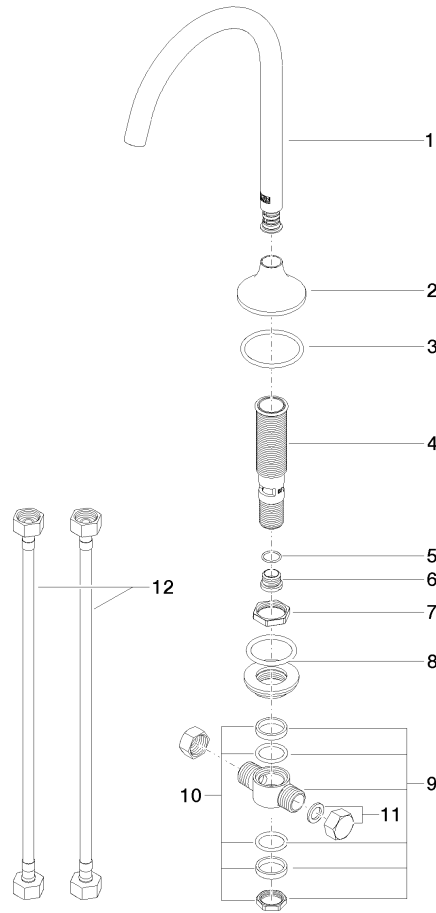

ST 010 105 5809

Spare parts list

No.	Item Number	Name	Quantity used	Delivery time
1	90 10 01 177 00 90	electronic accessories	1	2
2	90 17 20 199 00 90	holder	1	2
3	04 30 50 079 00 90	valve	1	2
4	04 10 01 050 00 90	power supply	1	60
5	04 30 31 024 01 90	fixing set	1	2

ST 010 105 5809

- 168mm projection
 - pivotable spout 360°
 - circular, air-enriched flow
 - height of mixer 280 mm
 - height up to aerator 191 mm
 - rosette Ø 60 mm
 - hole diameter 35 mm
 - 2x 1/2" x 1/2" x 400mm high pressure hose
 - 1/2" connection
 - max. flow 5.7 l/min
 - lead-free
 - WRAS 1801015
 - This product can help a building meet the requirements of Green Building Rating Systems, e.g. LEED®, BREEAM®, DGNB
- For Touchfree control please order eSet Touchfree WITH or WITHOUT temperature adjustment

VAIA eSET Touchfree Basin mixer without pop-up waste without temperature setting - Chrome

VAIA

ST 010 105 5809

ST 010 105 5800
mm [inches]

Flow rate chart

Certificates

WRAS_2306016.

LGA_29289.

GDV_0400287.

ST 010 105 5809

Spare parts list

No.	Item Number	Name	Quantity used	Delivery time
1	90 28 22 309 00-00	spout	1	10
2	09 27 80 011-00	rosette	1	10
3	09 14 10 084 90	seal	1	2
4	90 30 01 033 00 90	base	1	2
5	09 14 10 017 90	seal	1	2
6	09 24 04 021 10 90	nipple	1	2
7	09 23 10 127 90	nut	1	2
8	04 23 10 004 04 90	fixing set	1	2
9	90 17 11 020 10 90	distributor	1	2
10	90 23 10 012 00 90	gasket kit	1	2
11	04 21 02 006 00 92	cap	2	2
12	04 30 04 096 00 90	hose	2	2