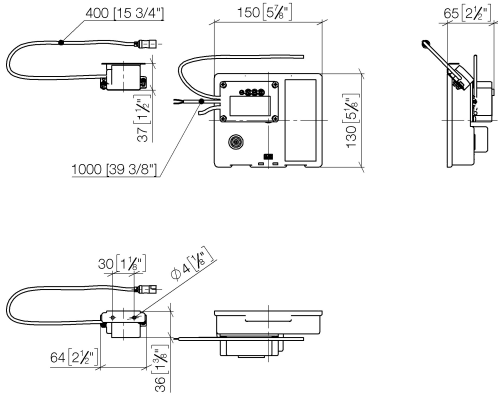

35 743 970 90

- min. recess depth 90 mm
- max. recess depth 125 mm

Recommended miscellaneous

Extension for Touchfree 500 mm - 12 765 970 90

ST 010 105 5809
mm [inches]

Certificates

LGA_29120.	WRAS_1906116.	IAPMO_EGS.	CE000001_eSet_Tou chfree_20171206_D E_signed.	CE000002_eSet_Tou chfree_20171206_E N_signed.
LGA_29119.				

ST 010 105 5809

Spare parts list

No.	Item Number	Name	Quantity used	Delivery time
1	90 10 01 177 00 90	electronic accessories	1	2
2	90 17 20 199 00 90	holder	1	2
3	04 30 50 079 00 90	valve	1	2
4	04 10 01 050 00 90	power supply	1	60
5	04 30 31 024 01 90	fixing set	1	2

ST 010 105 5809

- 168mm projection
 - pivotable spout 360°
 - circular, air-enriched flow
 - height of mixer 280 mm
 - height up to aerator 191 mm
 - rosette Ø 60 mm
 - hole diameter 35 mm
 - 2x 1/2" x 1/2" x 400mm high pressure hose
 - 1/2" connection
 - max. flow 5.7 l/min
 - lead-free
 - WRAS 1801015
 - This product can help a building meet the requirements of Green Building Rating Systems, e.g. LEED®, BREEAM®, DGNB
- For Touchfree control please order eSet Touchfree WITH or WITHOUT temperature adjustment

GDV_0400287.

ST 010 105 5809

Spare parts list

No.	Item Number	Name	Quantity used	Delivery time
1	90 28 22 309 00-00	spout	1	10
2	09 27 80 011-00	rosette	1	10
3	09 14 10 084 90	seal	1	2
4	90 30 01 033 00 90	base	1	2
5	09 14 10 017 90	seal	1	2
6	09 24 04 021 10 90	nipple	1	2
7	09 23 10 127 90	nut	1	2
8	04 23 10 004 04 90	fixing set	1	2
9	90 17 11 020 10 90	distributor	1	2
10	90 23 10 012 00 90	gasket kit	1	2
11	04 21 02 006 00 92	cap	2	2
12	04 30 04 096 00 90	hose	2	2