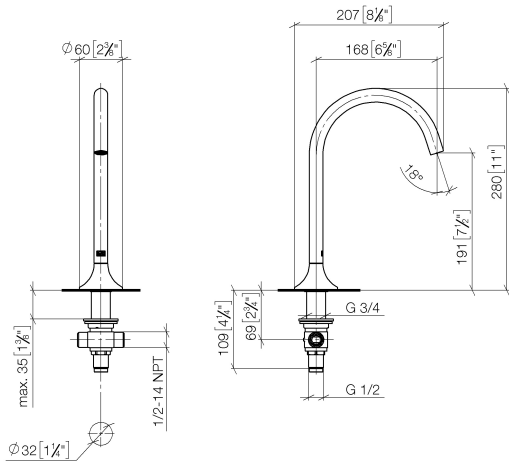

ST 010 105 5809

- 168mm projection
 - pivotable spout 360°
 - circular, air-enriched flow
 - height of mixer 280 mm
 - height up to aerator 191 mm
 - rosette Ø 60 mm
 - hole diameter 35 mm
 - 2x 1/2" x 1/2" x 400mm high pressure hose
 - 1/2" connection
 - max. flow 5.7 l/min
 - lead-free
 - WRAS 1801015
 - This product can help a building meet the requirements of Green Building Rating Systems, e.g. LEED®, BREEAM®, DGNB
- For Touchfree control please order eSet Touchfree WITH or WITHOUT temperature adjustment

VAIA eSET Touchfree Basin mixer without pop-up waste without temperature setting - Chrome

VAIA

ST 010 105 5809

ST 010 105 5800
mm [inches]

Flow rate chart

Certificates

WRAS_2306016.

LGA_29289.

GDV_0400287.

ST 010 105 5809

Spare parts list

No.	Item Number	Name	Quantity used	Delivery time
1	90 28 22 309 00-00	spout	1	10
2	09 27 80 011-00	rosette	1	10
3	09 14 10 084 90	seal	1	2
4	90 30 01 033 00 90	base	1	2
5	09 14 10 017 90	seal	1	2
6	09 24 04 021 10 90	nipple	1	2
7	09 23 10 127 90	nut	1	2
8	04 23 10 004 04 90	fixing set	1	2
9	90 17 11 020 10 90	distributor	1	2
10	90 23 10 012 00 90	gasket kit	1	2
11	04 21 02 006 00 92	cap	2	2
12	04 30 04 096 00 90	hose	2	2