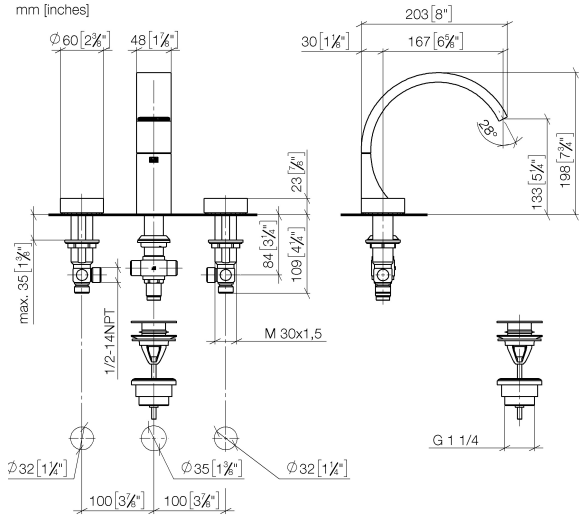

ST 010 108 2811

- 167mm projection
- fixed spout
- rectangular, air-enriched flow
- height of mixer 198 mm
- height up to aerator 133 mm
- hole diameter spout 35 mm
- hole diameter valve 32 mm
- handle Ø 60mm
- max. flow 4.5 l/min
- lead-free
- with hot / cold marking
- This product can help a building meet the requirements of Green Building Rating Systems, e.g. LEED®, BREEAM®, DGNB

Individual components of this set

You need the following components for this set

1x 20 713 811-06

1x 11 283 811-06

CYO Three-hole basin mixer with pop-up waste - Brushed Platinum

CYO

ST 010 108 2811

ST 010 108 2811

- 167mm projection
- fixed spout
- rectangular, air-enriched flow
- height of mixer 198 mm
- height up to aerator 133 mm
- hole diameter spout 35 mm
- hole diameter valve 32 mm
- handle Ø 60mm
- max. flow 4.5 l/min
- lead-free
- This product can help a building meet the requirements of Green Building Rating Systems, e.g. LEED®, BREEAM®, DGNB

ST 010 108 2811

Flow rate chart

Certificates

WRAS_2111022. LGA_38118.

ST 010 108 2811

Parts for other finishes can be found here: [Chrome](#)

Spare parts list

No.	Item Number	Name	Quantity used	Delivery time
1	13 717 811-06	CYO Deck-mounted basin spout without pop-up waste - Brushed Platinum	1	10
2	90 18 40 290 00-06	handle	2	10
3	04 30 11 038 67 90	fixing set	2	2
4	04 17 11 055 61 90	side panel	2	2
5	04 30 04 096 00 90	hose	2	2
6	10 125 970-06	Basin Waste with push fastening 1 1/4" - Brushed Platinum	1	2