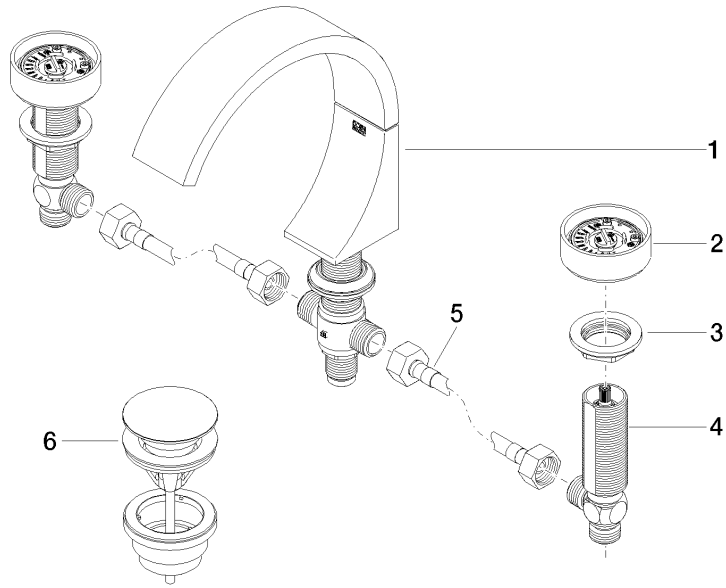

- 167mm projection
- fixed spout
- rectangular, air-enriched flow
- height of mixer 198 mm
- height up to aerator 133 mm
- hole diameter spout 35 mm
- hole diameter valve 32 mm
- handle Ø 60mm
- max. flow 4.5 l/min
- lead-free
- This product can help a building meet the requirements of Green Building Rating Systems, e.g. LEED®, BREEAM®, DGNB

NOTE: The handle inserts must be ordered separately from the fittings!

	Brushed Platinum	20 713 811-06
	Chrome	20 713 811-00
	Dark Chrome	20 713 811-19
	Brushed Durabress (23kt Gold)	20 713 811-28
	Platinum / Brushed Platinum	20 713 811-36
	Durabress / Brushed Durabress (23kt Gold)	20 713 811-38
	Brushed Dark Platinum	20 713 811-99

ST 010 108 2811

Flow rate chart

Certificates

WRAS_2111022. LGA_38118.

ST 010 108 2811

Parts for other finishes can be found here: [Chrome](#)

Spare parts list

No.	Item Number	Name	Quantity used	Delivery time
1	13 717 811-06	CYO Deck-mounted basin spout without pop-up waste - Brushed Platinum	1	10
2	90 18 40 290 00-06	handle	2	10
3	04 30 11 038 67 90	fixing set	2	2
4	04 17 11 055 61 90	side panel	2	2
5	04 30 04 096 00 90	hose	2	2
6	10 125 970-06	Basin Waste with push fastening 1 1/4" - Brushed Platinum	1	2

ST 010 108 2811

- with hot / cold marking
- for three-hole basin mixers and five-hole bath mixers

	Brushed Platinum	11 283 811-06
	Chrome	11 283 811-00
	Platinum	11 283 811-08
	Durabress (23kt Gold)	11 283 811-09
	Dark Chrome	11 283 811-19
	Brushed Durabress (23kt Gold)	11 283 811-28
	Brushed Champagne (22kt Gold)	11 283 811-46
	Champagne (22kt Gold)	11 283 811-47
	Brushed Dark Platinum	11 283 811-99