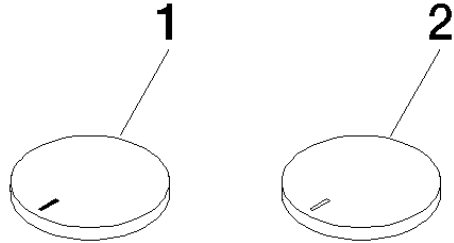

- 167mm projection
- fixed spout
- rectangular, air-enriched flow
- height of mixer 198 mm
- height up to aerator 133 mm
- hole diameter spout 35 mm
- hole diameter valve 32 mm
- handle Ø 60mm
- max. flow 4.5 l/min
- lead-free
- This product can help a building meet the requirements of Green Building Rating Systems, e.g. LEED®, BREEAM®, DGNB

ST 010 108 2811

Flow rate chart

Certificates

WRAS_2111022. LGA_38118.

ST 010 108 2811

Parts for other finishes can be found here: [Chrome](#)

Spare parts list

No.	Item Number	Name	Quantity used	Delivery time
1	13 717 811-06	CYO Deck-mounted basin spout without pop-up waste - Brushed Platinum	1	10
2	90 18 40 290 00-06	handle	2	10
3	04 30 11 038 67 90	fixing set	2	2
4	04 17 11 055 61 90	side panel	2	2
5	04 30 04 096 00 90	hose	2	2
6	10 125 970-06	Basin Waste with push fastening 1 1/4" - Brushed Platinum	1	2

ST 010 108 2811

- with hot / cold marking
- for three-hole basin mixers and five-hole bath mixers

	Brushed Platinum	11 283 811-06
	Chrome	11 283 811-00
	Platinum	11 283 811-08
	Durabress (23kt Gold)	11 283 811-09
	Dark Chrome	11 283 811-19
	Brushed Durabress (23kt Gold)	11 283 811-28
	Brushed Champagne (22kt Gold)	11 283 811-46
	Champagne (22kt Gold)	11 283 811-47
	Brushed Dark Platinum	11 283 811-99

CYO Three-hole basin mixer with pop-up waste - Brushed Platinum

CYO

ST 010 108 2811

CYO Three-hole basin mixer with pop-up waste - Brushed Platinum

CYO

ST 010 108 2811

ST 010 108 2811

Parts for other finishes can be found here: [Chrome](#)