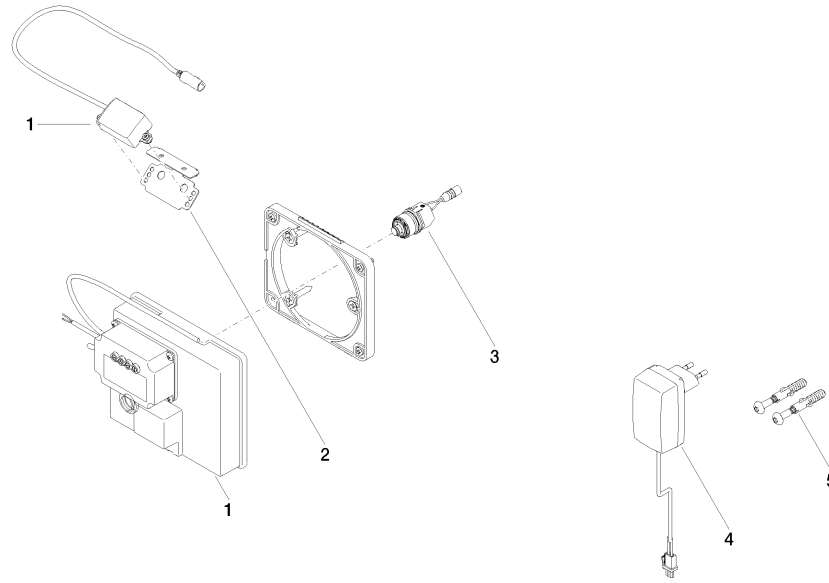

ST 010 202 2710

Spare parts list

No.	Item Number	Name	Quantity used	Delivery time
1	90 10 01 177 00 90	electronic accessories	1	2
2	90 17 20 199 00 90	holder	1	2
3	04 30 50 079 00 90	valve	1	2
4	04 10 01 050 00 90	power supply	1	60
5	04 30 31 024 01 90	fixing set	1	2