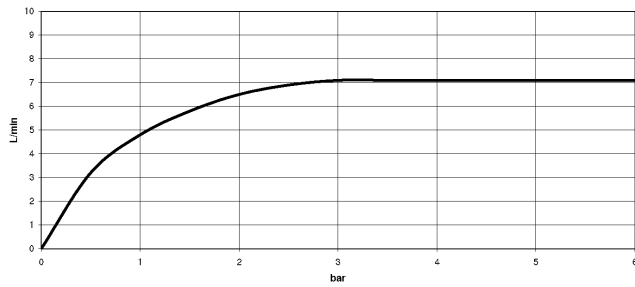

LULU eSET Touchfree Basin mixer without pop-up waste without temperature setting - Chrome

LULU

ST 010 202 2710

ST 010 202 2710
mm [inches]

Flow rate chart

Certificates

WRAS_1906062. LGA_29119.

Spare parts list

No.	Item Number	Name	Quantity used	Delivery time
1	90 24 03 108 00 90	nipple set	1	2
2	90 31 11 004 00 90	pin	1	2
3	90 23 01 118 01-00	aerator	1	10