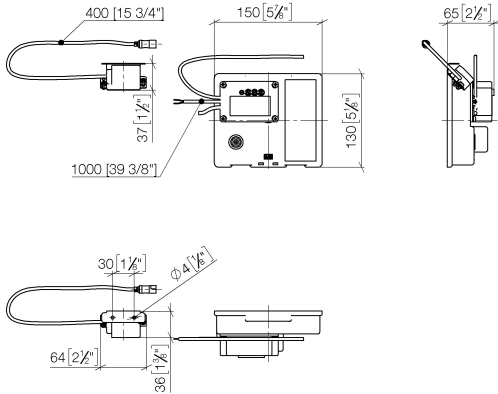

35 743 970 90

- min. recess depth 90 mm
- max. recess depth 125 mm

Recommended miscellaneous

Extension for Touchfree 500 mm - 12 765 970 90

ST 010 202 2710
mm [inches]

Certificates

LGA_29120.	WRAS_1906116.	IAPMO_EGS.	CE000001_eSet_Tou chfree_20171206_D E_signed.	CE000002_eSet_Tou chfree_20171206_E N_signed.
LGA_29119.				

ST 010 202 2710

Spare parts list

No.	Item Number	Name	Quantity used	Delivery time
1	90 10 01 177 00 90	electronic accessories	1	2
2	90 17 20 199 00 90	holder	1	2
3	04 30 50 079 00 90	valve	1	2
4	04 10 01 050 00 90	power supply	1	60
5	04 30 31 024 01 90	fixing set	1	2

LULU eSET Touchfree Basin mixer without pop-up waste without temperature setting - Chrome

ST 010 202 2710

- 200mm projection
- fixed spout
- circular, air-enriched flow
- hole diameter 40 mm
- 1/2" connection
- plug-link mounting
- max. flow 7 l/min
- lead-free
- This product can help a building meet the requirements of Green Building Rating Systems, e.g. LEED®, BREEAM®, DGNB