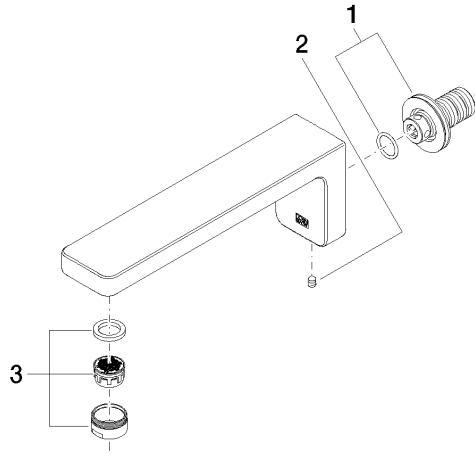

LULU eSET Touchfree Basin mixer without pop-up waste without temperature setting - Chrome

ST 010 202 2710

- 200mm projection
- fixed spout
- circular, air-enriched flow
- hole diameter 40 mm
- 1/2" connection
- plug-link mounting
- max. flow 7 l/min
- lead-free
- This product can help a building meet the requirements of Green Building Rating Systems, e.g. LEED®, BREEAM®, DGNB

For Touchfree control please order eSet Touchfree WITH or WITHOUT temperature adjustment

Recommended miscellaneous

Concealed wall elbow -

35 085 970 90

- max. recess depth 163 mm
- min. recess depth 90 mm

LULU eSET Touchfree Basin mixer without pop-up waste without temperature setting - Chrome

LULU

ST 010 202 2710

ST 010 202 2710
mm [inches]

Flow rate chart

Certificates

WRAS_1906062. LGA_29119.

Spare parts list

No.	Item Number	Name	Quantity used	Delivery time
1	90 24 03 108 00 90	nipple set	1	2
2	90 31 11 004 00 90	pin	1	2
3	90 23 01 118 01-00	aerator	1	10