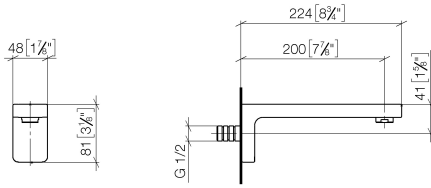

LULU eSET Touchfree Basin mixer without pop-up waste without temperature setting - Chrome

ST 010 202 2710

- 200mm projection
- fixed spout
- circular, air-enriched flow
- hole diameter 40 mm
- 1/2" connection
- plug-link mounting
- max. flow 7 l/min
- lead-free
- This product can help a building meet the requirements of Green Building Rating Systems, e.g. LEED®, BREEAM®, DGNB

For Touchfree control please order eSet Touchfree WITH or WITHOUT temperature adjustment

Recommended miscellaneous

Concealed wall elbow -

35 085 970 90

- max. recess depth 163 mm
- min. recess depth 90 mm

LULU eSET Touchfree Basin mixer without pop-up waste without temperature setting - Chrome

LULU

ST 010 202 2710

ST 010 202 2710
mm [inches]

Flow rate chart

Certificates

WRAS_1906062. LGA_29119.

Spare parts list