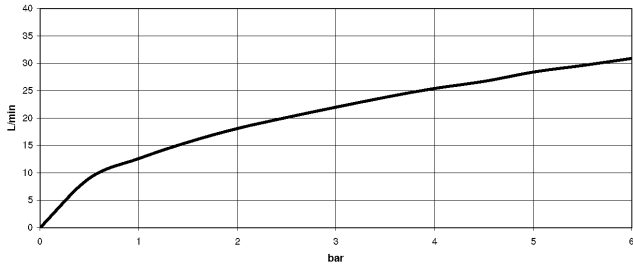

**Recommended miscellaneous**

**Perfecto installation kit - 12 614 970 90**

ST 030 100 3370

mm [inches]  
1:10

**Flow rate chart**

**Certificates**

LGA\_8028.

Belgaqua\_21-380-  
27\_4.