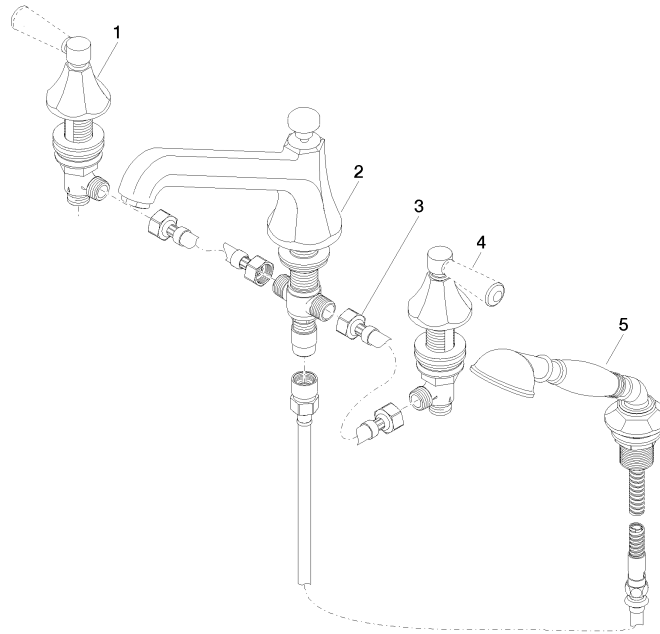

ST 030 100 3370

- spout: circular, air-enriched flow
- max. spout flow rate 23 l/min
- Hand shower: COMPACT RAIN, max. flow rate 6.8 l/min (at 3 bar)
- complete hand shower set with anti-scale system
- 225mm projection
- automatic bath/shower diverter
- height of mixer 185 mm
- height up to aerator 140 mm
- hole diameter valve 32 mm
- hole diameter spout 32 mm
- hole diameter for complete hand shower set 32 mm
- rosette for spout Ø 70mm
- rosette for complete hand shower set Ø 60mm
- rosette for deck valve Ø 60mm
- metal shower hose 1750mm with integrated anti-twist protection

## MADISON Bath shower set for bath rim or tile edge installation - Platinum

---

MADISON

ST 030 100 3370

ST 030 100 3370

- 225mm projection
- complete hand shower set: normal flow
- spout: circular, air-enriched flow
- complete hand shower set with anti-scale system
- automatic bath/shower diverter
- height of mixer 185 mm
- height up to aerator 140 mm
- hole diameter valve 32 mm
- hole diameter spout 32 mm
- hole diameter for complete hand shower set 32 mm
- rosette for spout Ø 70mm
- rosette for complete hand shower set Ø 60mm
- rosette for deck valve Ø 60mm
- metal shower hose 1750mm with integrated anti-twist protection
- max. spout flow rate 23 l/min
- max. flow for complete hand shower set 6.8 l/min

**Recommended miscellaneous**

**Perfecto installation kit - 12 614 970 90**

ST 030 100 3370

mm [inches]  
1:10

**Flow rate chart**

**Certificates**

LGA\_8028.

Belgaqua\_21-380-  
27\_4.

ST 030 100 3370

**Spare parts list**

No.	Item Number	Name	Quantity used	Delivery time
1	20 000 370-08	side panel	1	60
2	13 502 380-08	spout	1	60
3	12 502 970 90	High pressure hose 1/2" x 1/2" x 400 mm -	2	2
4	20 000 371-08	side panel	1	60
5	27 703 370-08	shower set	1	60