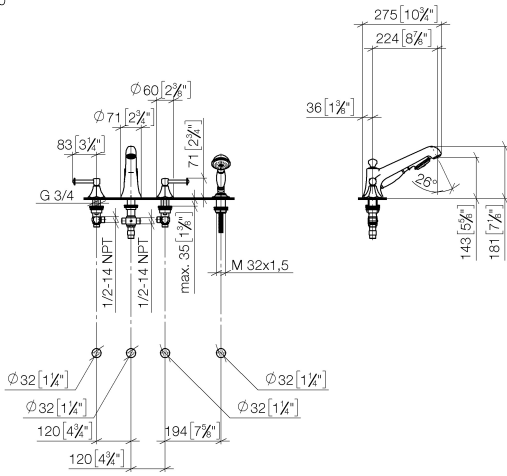

ST 030 100 3370

- spout: circular, air-enriched flow
- max. spout flow rate 23 l/min
- Hand shower: COMPACT RAIN, max. flow rate 6.8 l/min (at 3 bar)
- complete hand shower set with anti-scale system
- 225mm projection
- automatic bath/shower diverter
- height of mixer 185 mm
- height up to aerator 140 mm
- hole diameter valve 32 mm
- hole diameter spout 32 mm
- hole diameter for complete hand shower set 32 mm
- rosette for spout Ø 70mm
- rosette for complete hand shower set Ø 60mm
- rosette for deck valve Ø 60mm
- metal shower hose 1750mm with integrated anti-twist protection

## MADISON Bath shower set for bath rim or tile edge installation - Platinum

---

MADISON

ST 030 100 3370

ST 030 100 3370

- 225mm projection
- complete hand shower set: normal flow
- spout: circular, air-enriched flow
- complete hand shower set with anti-scale system
- automatic bath/shower diverter
- height of mixer 185 mm
- height up to aerator 140 mm
- hole diameter valve 32 mm
- hole diameter spout 32 mm
- hole diameter for complete hand shower set 32 mm
- rosette for spout Ø 70mm
- rosette for complete hand shower set Ø 60mm
- rosette for deck valve Ø 60mm
- metal shower hose 1750mm with integrated anti-twist protection
- max. spout flow rate 23 l/min
- max. flow for complete hand shower set 6.8 l/min

**Recommended miscellaneous**

**Perfecto installation kit - 12 614 970 90**

ST 030 100 3370

mm [inches]  
1:10

**Flow rate chart**

**Certificates**

LGA\_8028.

Belgaqua\_21-380-  
27\_4.

ST 030 100 3370

**Spare parts list**

No.	Item Number	Name	Quantity used	Delivery time
1	20 000 370-08	side panel	1	60
2	13 502 380-08	spout	1	60
3	12 502 970 90	High pressure hose 1/2" x 1/2" x 400 mm -	2	2
4	20 000 371-08	side panel	1	60
5	27 703 370-08	shower set	1	60