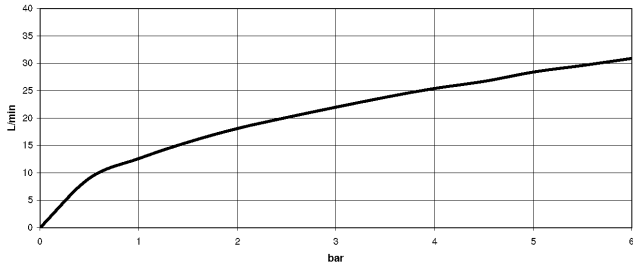

---

MADISON

ST 030 100 3370

ST 030 100 3370  
mm [inches]  
1:10

**Flow rate chart**

**Certificates**

LGA\_8028.

Belgaqua\_21-380-27\_4.