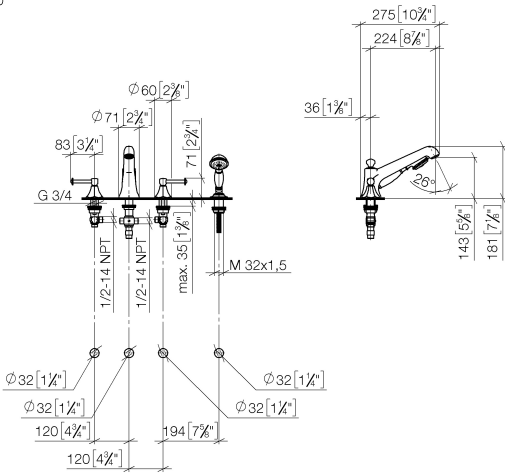

**MADISON Bath shower set for bath rim or tile edge installation - Brushed Durabronz (23kt Gold)**

MADISON

ST 030 100 3370

- spout: circular, air-enriched flow
- max. spout flow rate 23 l/min
- Hand shower: COMPACT RAIN, max. flow rate 6.8 l/min (at 3 bar)
- complete hand shower set with anti-scale system
- 225mm projection
- automatic bath/shower diverter
- height of mixer 185 mm
- height up to aerator 140 mm
- hole diameter valve 32 mm
- hole diameter spout 32 mm
- hole diameter for complete hand shower set 32 mm
- rosette for spout Ø 70mm
- rosette for complete hand shower set Ø 60mm
- rosette for deck valve Ø 60mm
- metal shower hose 1750mm with integrated anti-twist protection

ST 030 100 3370

ST 030 100 3370  
Parts for other finishes can be found here: [Chrome](#)

- 225mm projection
- complete hand shower set: normal flow
- spout: circular, air-enriched flow
- complete hand shower set with anti-scale system
- automatic bath/shower diverter
- height of mixer 185 mm
- height up to aerator 140 mm
- hole diameter valve 32 mm
- hole diameter spout 32 mm
- hole diameter for complete hand shower set 32 mm
- rosette for spout Ø 70mm
- rosette for complete hand shower set Ø 60mm
- rosette for deck valve Ø 60mm
- metal shower hose 1750mm with integrated anti-twist protection
- max. spout flow rate 23 l/min
- max. flow for complete hand shower set 6.8 l/min

---

MADISON

ST 030 100 3370

ST 030 100 3370  
mm [inches]  
1:10

**Flow rate chart**

**Certificates**

LGA\_8028.

Belgaqua\_21-380-27\_4.

ST 030 100 3370

**Spare parts list**

No.	Item Number	Name	Quantity used	Delivery time
1	20 000 370-28	side panel	1	60
2	13 502 380-28	spout	1	-
Spare part can no longer be ordered, please order the replacement item				
3	12 502 970 90	High pressure hose 1/2" x 1/2" x 400 mm -	2	2
4	20 000 371-28	side panel	1	60
5	27 703 370-28	shower set	1	-
Spare part can no longer be ordered, please order the replacement item				