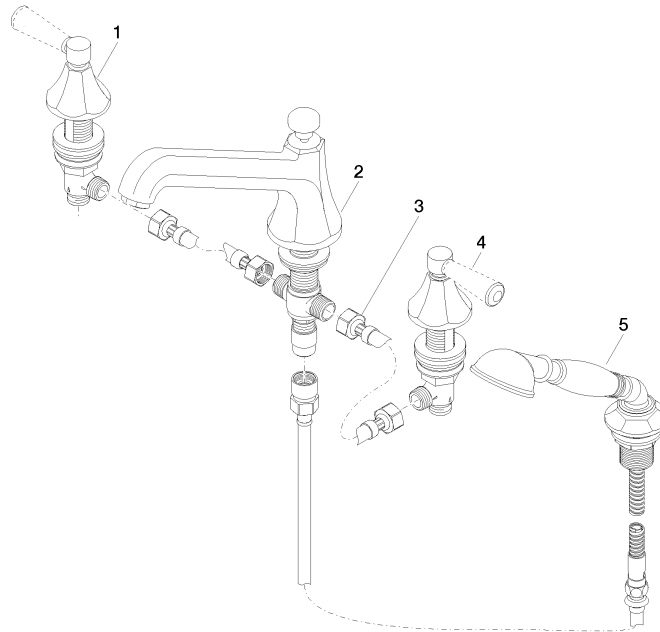

**MADISON Bath shower set for bath rim or tile edge installation - Brushed Durabronz (23kt Gold)**

MADISON

ST 030 100 3370

- spout: circular, air-enriched flow
- max. spout flow rate 23 l/min
- Hand shower: COMPACT RAIN, max. flow rate 6.8 l/min (at 3 bar)
- complete hand shower set with anti-scale system
- 225mm projection
- automatic bath/shower diverter
- height of mixer 185 mm
- height up to aerator 140 mm
- hole diameter valve 32 mm
- hole diameter spout 32 mm
- hole diameter for complete hand shower set 32 mm
- rosette for spout Ø 70mm
- rosette for complete hand shower set Ø 60mm
- rosette for deck valve Ø 60mm
- metal shower hose 1750mm with integrated anti-twist protection

ST 030 100 3370

ST 030 100 3370  
Parts for other finishes can be found here: [Chrome](#)

- 225mm projection
- complete hand shower set: normal flow
- spout: circular, air-enriched flow
- complete hand shower set with anti-scale system
- automatic bath/shower diverter
- height of mixer 185 mm
- height up to aerator 140 mm
- hole diameter valve 32 mm
- hole diameter spout 32 mm
- hole diameter for complete hand shower set 32 mm
- rosette for spout Ø 70mm
- rosette for complete hand shower set Ø 60mm
- rosette for deck valve Ø 60mm
- metal shower hose 1750mm with integrated anti-twist protection
- max. spout flow rate 23 l/min
- max. flow for complete hand shower set 6.8 l/min

---

MADISON

ST 030 100 3370

ST 030 100 3370  
mm [inches]  
1:10

**Flow rate chart**

**Certificates**

LGA\_8028.

Belgaqua\_21-380-27\_4.

ST 030 100 3370

**Spare parts list**

No.	Item Number	Name	Quantity used	Delivery time
1	20 000 370-28	side panel	1	60
2	13 502 380-28	spout	1	-
Spare part can no longer be ordered, please order the replacement item				
3	12 502 970 90	High pressure hose 1/2" x 1/2" x 400 mm -	2	2
4	20 000 371-28	side panel	1	60
5	27 703 370-28	shower set	1	-
Spare part can no longer be ordered, please order the replacement item				