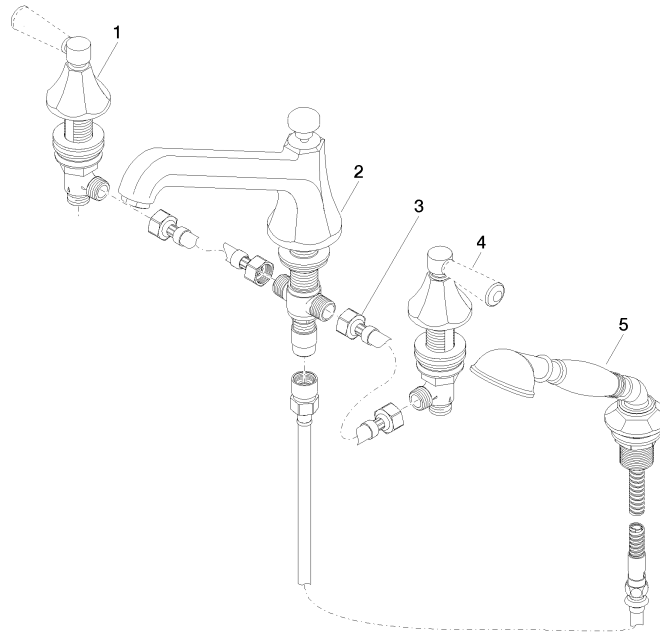

MADISON Bath shower set for bath rim or tile edge installation - Brushed Dark Platinum

MADISON

ST 030 100 3370

- spout: circular, air-enriched flow
- max. spout flow rate 23 l/min
- Hand shower: COMPACT RAIN, max. flow rate 6.8 l/min (at 3 bar)
- complete hand shower set with anti-scale system
- 225mm projection
- automatic bath/shower diverter
- height of mixer 185 mm
- height up to aerator 140 mm
- hole diameter valve 32 mm
- hole diameter spout 32 mm
- hole diameter for complete hand shower set 32 mm
- rosette for spout Ø 70mm
- rosette for complete hand shower set Ø 60mm
- rosette for deck valve Ø 60mm
- metal shower hose 1750mm with integrated anti-twist protection

ST 030 100 3370

ST 030 100 3370
Parts for other finishes can be found here: [Chrome](#)

- 225mm projection
- complete hand shower set: normal flow
- spout: circular, air-enriched flow
- complete hand shower set with anti-scale system
- automatic bath/shower diverter
- height of mixer 185 mm
- height up to aerator 140 mm
- hole diameter valve 32 mm
- hole diameter spout 32 mm
- hole diameter for complete hand shower set 32 mm
- rosette for spout Ø 70mm
- rosette for complete hand shower set Ø 60mm
- rosette for deck valve Ø 60mm
- metal shower hose 1750mm with integrated anti-twist protection
- max. spout flow rate 23 l/min
- max. flow for complete hand shower set 6.8 l/min

MADISON Bath shower set for bath rim or tile edge installation - Brushed Dark
Platinum

MADISON

ST 030 100 3370

ST 030 100 3370

Recommended miscellaneous

Perfecto installation kit -

12 614 970 90

MADISON Bath shower set for bath rim or tile edge installation - Brushed Dark
Platinum

MADISON

ST 030 100 3370

ST 030 100 3370

Spare parts list

No.	Item Number	Name	Quantity used	Delivery time
1	20 000 370-99	side panel	1	60
2	13 502 380-99	spout	1	60
3	12 502 970 90	High pressure hose 1/2" x 1/2" x 400 mm -	2	2
4	20 000 371-99	side panel	1	60
5	27 703 370-99	shower set	1	-