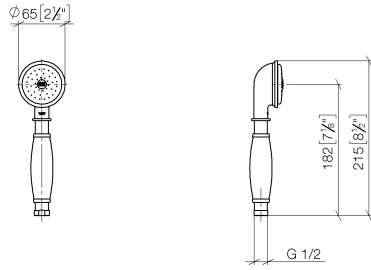

ST 050 200 1360

- slide bar
- Pipe diameter 18 mm
- rosette Ø 60 mm
- gauge 850 mm
- metal shower hose 1750mm with integrated anti-twist protection
- shower hose connector 1/2"
- COMPACT RAIN, max. flow rate 9 l/min (at 3 bar)
- spray head Ø 64mm
- This product can help a building meet the requirements of Green Building Rating Systems, e.g. LEED®, BREEAM®, DGNB

## MADISON Shower set - Chrome

MADISON

---

ST 050 200 1360

ST 050 200 1360

- COMPACT RAIN, max. flow rate 9 l/min (at 3 bar)
- Function from: 6 l/min
- spray head Ø 64mm
- 1/2" connection
- WRAS 1809019

Intrinsic protection against back flow.

ST 050 200 1360

mm [inches]

Flow rate chart

Certificates

WRAS\_1809019. LGA\_8492.

ST 050 200 1360

**Spare parts list**

No.	Item Number	Name	Quantity used	Delivery time
1	90 12 01 010 00 90	set	1	2
2	09 14 10 069 90	seal	1	2
3	09 24 04 059 20-00	nipple	1	10
4	09 14 10 042 90	seal	1	2
5	90 28 22 033 00-00	insert	1	10
6	11 167 820 60	handle	1	2
7	09 23 01 077 90	flow reducer	1	2
8	09 23 01 039 90	sieve	1	2

ST 050 200 1360

- slide bar
- Pipe diameter 18 mm
- rosette Ø 60 mm
- gauge 850 mm
- metal shower hose 1750mm with integrated anti-twist protection
- shower hose connector 1/2"

This article does not include a hand shower!