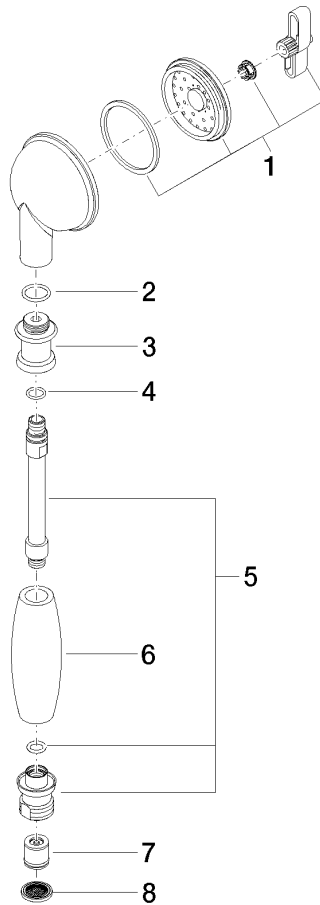

ST 050 200 1360

- slide bar
- Pipe diameter 18 mm
- rosette Ø 60 mm
- gauge 850 mm
- metal shower hose 1750mm with integrated anti-twist protection
- shower hose connector 1/2"
- COMPACT RAIN, max. flow rate 9 l/min (at 3 bar)
- spray head Ø 64mm
- This product can help a building meet the requirements of Green Building Rating Systems, e.g. LEED®, BREEAM®, DGNB

ST 050 200 1360

mm [inches]

Flow rate chart

Certificates

WRAS\_1809019. LGA\_8492.

ST 050 200 1360

**Spare parts list**

No.	Item Number	Name	Quantity used	Delivery time
1	90 12 01 010 00 90	set	1	2
2	09 14 10 069 90	seal	1	2
3	09 24 04 059 20-00	nipple	1	10
4	09 14 10 042 90	seal	1	2
5	90 28 22 033 00-00	insert	1	10
6	11 167 820 60	handle	1	2
7	09 23 01 077 90	flow reducer	1	2
8	09 23 01 039 90	sieve	1	2

ST 050 200 1360

- slide bar
- Pipe diameter 18 mm
- rosette Ø 60 mm
- gauge 850 mm
- metal shower hose 1750mm with integrated anti-twist protection
- shower hose connector 1/2"

This article does not include a hand shower!

**Required miscellaneous**

	<b>MADISON Hand shower - Chrome</b> •spray head Ø 95mm •Hand shower see page {PAGE} •Three settings: COMPACT RAIN, COMPACT SOFT FLOW, COMPACT AQUAPRESSURE FLOW, max. flow rate l/min (at 3 bar)	28 002 978-00
---	---	---------------