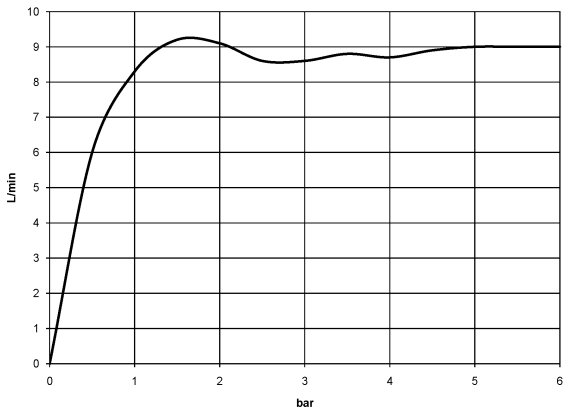

Flow rate chart

Certificates

WRAS_1809019. LGA_8492.