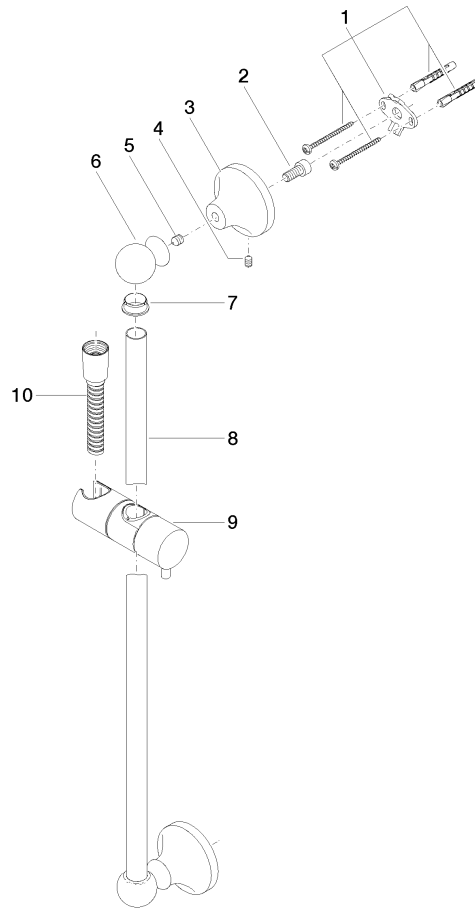

ST 050 200 1360

- slide bar
- Pipe diameter 18 mm
- rosette Ø 60 mm
- gauge 850 mm
- metal shower hose 1750mm with integrated anti-twist protection
- shower hose connector 1/2"

This article does not include a hand shower!

**Required miscellaneous**

	<b>MADISON Hand shower FlowReduce - Chrome</b> •spray head Ø 95mm •Hand shower see page {PAGE} •Three settings: COMPACT RAIN, COMPACT SOFT FLOW, COMPACT AQUAPRESSURE FLOW, max. flow rate l/min (at 3 bar)	28 002 978-00 0010
---	--	-----------------------

**Required miscellaneous**

	<b>MADISON Hand shower - Chrome</b> •spray head Ø 95mm •Hand shower see page {PAGE} •Three settings: COMPACT RAIN, COMPACT SOFT FLOW, COMPACT AQUAPRESSURE FLOW, max. flow rate l/min (at 3 bar)	28 002 978-00
---	---	---------------

**Spare parts list**

No.	Item Number	Name	Quantity used	Delivery time
1	90 17 20 708 00 90	fixing set	2	2
2	09 30 30 048 90	screw	2	2
3	09 17 20 016-00	holder	2	10
4	09 31 11 144 90	pin	2	2
5	09 31 11 002 90	pin	2	2
6	09 21 40 020-00	connection	2	60
7	09 18 40 009 90	sleeve	2	2
8	08 28 22 596-00	pipe	1	10
9	12 580 970-00	Slide unit - Chrome	1	10
10	28 204 970-00	Metal shower hose 1/2" x 1/2" x 1750 mm - Chrome	1	2