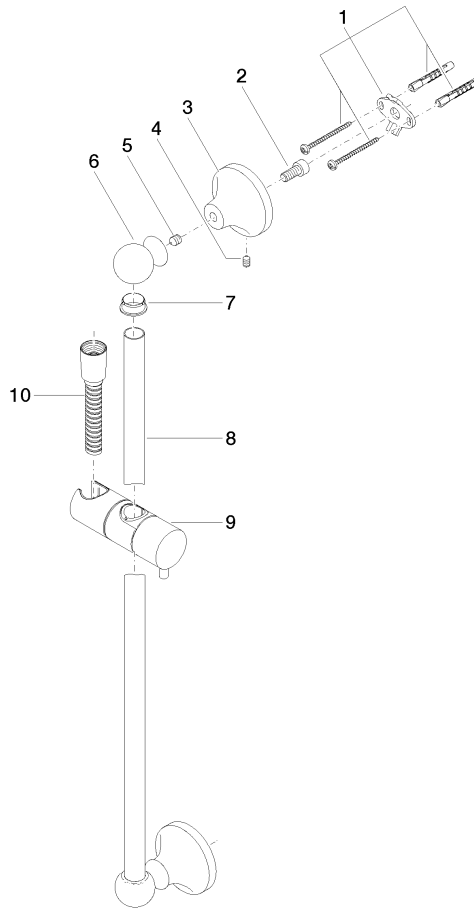

ST 050 200 1360

- slide bar
- Pipe diameter 18 mm
- rosette Ø 60 mm
- gauge 850 mm
- metal shower hose 1750mm with integrated anti-twist protection
- shower hose connector 1/2"
- COMPACT RAIN, max. flow rate 9 l/min (at 3 bar)
- spray head Ø 64mm
- This product can help a building meet the requirements of Green Building Rating Systems, e.g. LEED®, BREEAM®, DGNB

ST 050 200 1360

- slide bar
- Pipe diameter 18 mm
- rosette Ø 60 mm
- gauge 850 mm
- metal shower hose 1750mm with integrated anti-twist protection
- shower hose connector 1/2"
- WRAS 2009048

This article does not include a hand shower!

**Required miscellaneous**

	<b>MADISON Hand shower - Brushed Platinum</b> •spray head Ø 95mm •Hand shower see page (PAGE) •Three settings: COMPACT RAIN, COMPACT SOFT FLOW, COMPACT AQUAPRESSURE FLOW, max. flow rate l/min (at 3 bar)	28 002 978-06
--	---	---------------

**Spare parts list**

No.	Item Number	Name	Quantity used	Delivery time
1	90 17 20 708 00 90	fixing set	2	2
2	09 30 30 048 90	screw	2	2
3	09 17 20 016-06	holder	2	10
4	09 31 11 144 90	pin	2	2
5	09 31 11 002 90	pin	2	2
6	09 21 40 020-06	connection	2	60
7	09 18 40 009 90	sleeve	2	2
8	08 28 22 596-06	pipe	1	60
9	12 580 970-06	Slide unit - Brushed Platinum	1	10
10	28 204 970-06	Metal shower hose 1/2" x 1/2" x 1750 mm - Brushed Platinum	1	2