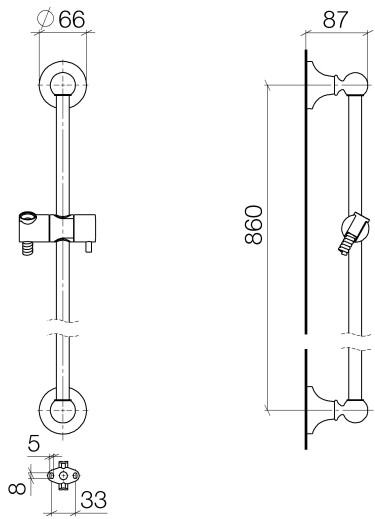

ST 050 200 1360

Certificates

WRAS_2009048. IAPMO_4976 (4).