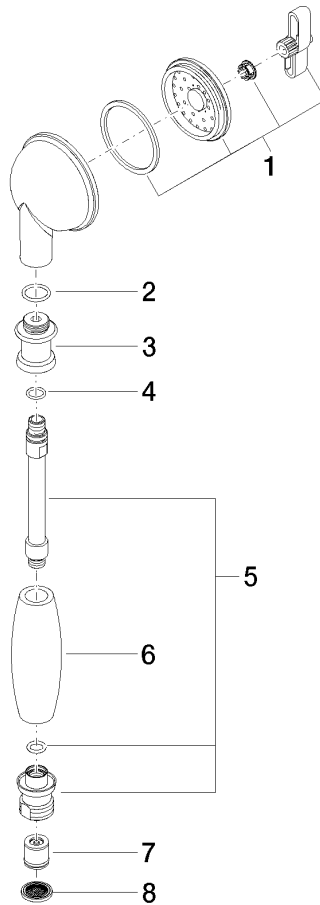

ST 050 200 1360

- slide bar
- Pipe diameter 18 mm
- rosette Ø 60 mm
- gauge 850 mm
- metal shower hose 1750mm with integrated anti-twist protection
- shower hose connector 1/2"
- COMPACT RAIN, max. flow rate 9 l/min (at 3 bar)
- spray head Ø 64mm
- This product can help a building meet the requirements of Green Building Rating Systems, e.g. LEED®, BREEAM®, DGNB

ST 050 200 1360

mm [inches]

**Flow rate chart**

**Certificates**

LGA\_8492.

WRAS\_240502026.

ST 050 200 1360

Parts for other finishes can be found here: [Chrome](#)

**Spare parts list**

No.	Item Number	Name	Quantity used	Delivery time
1	90 12 01 010 00 90	set	1	2
2	09 14 10 069 90	seal	1	2
3	09 24 04 059 20-99	nipple	1	30
4	09 14 10 042 90	seal	1	2
5	90 28 22 033 00-99	insert	1	30
6	11 167 820 60	handle	1	2
7	09 23 01 077 90	flow reducer	1	2
8	09 23 01 039 90	sieve	1	2

ST 050 200 1360

- slide bar
- Pipe diameter 18 mm
- rosette Ø 60 mm
- gauge 850 mm
- metal shower hose 1750mm with integrated anti-twist protection
- shower hose connector 1/2"
- WRAS 2009048

This article does not include a hand shower!