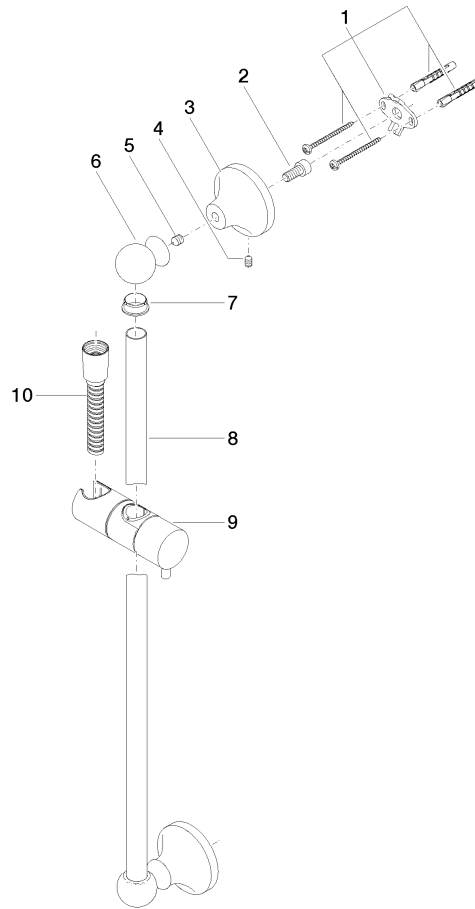

ST 050 200 1360

- slide bar
- Pipe diameter 18 mm
- rosette Ø 60 mm
- gauge 850 mm
- metal shower hose 1750mm with integrated anti-twist protection
- shower hose connector 1/2"
- WRAS 2009048

This article does not include a hand shower!

- MADISON Metal hand shower with porcelain insert (white) FlowReduce - Brushed Dark Platinum** 28 002 970-99 0010

**Required miscellaneous**

- MADISON Hand shower - Brushed Dark Platinum** 28 002 978-99
- spray head Ø 95mm
  - Hand shower see page {PAGE}
  - Three settings: COMPACT RAIN, COMPACT SOFT FLOW, COMPACT AQUAPRESSURE FLOW, max. flow rate l/min (at 3 bar)

**Required miscellaneous**

- MADISON Hand shower FlowReduce - Brushed Dark Platinum** 28 002 978-99 0010
- spray head Ø 95mm
  - Hand shower see page {PAGE}
  - Three settings: COMPACT RAIN, COMPACT SOFT FLOW, COMPACT AQUAPRESSURE FLOW, max. flow rate l/min (at 3 bar)

**Spare parts list**

No.	Item Number	Name	Quantity used	Delivery time
1	90 17 20 708 00 90	fixing set	2	2
2	09 30 30 048 90	screw	2	2
3	09 17 20 016-99	holder	2	30
4	09 31 11 144 90	pin	2	2
5	09 31 11 002 90	pin	2	2
6	09 21 40 020-99	connection	2	30
7	09 18 40 009 90	sleeve	2	2
8	08 28 22 596-99	pipe	1	30
9	12 580 970-99	Slide unit - Brushed Dark Platinum	1	30
10	28 204 970-99	Metal shower hose 1/2" x 1/2" x 1750 mm - Brushed Dark Platinum	1	2