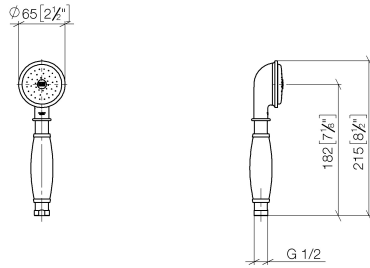

ST 050 200 1360

- slide bar
- Pipe diameter 18 mm
- rosette Ø 60 mm
- gauge 850 mm
- metal shower hose 1750mm with integrated anti-twist protection
- shower hose connector 1/2"
- COMPACT RAIN, max. flow rate 9 l/min (at 3 bar)
- spray head Ø 64mm
- This product can help a building meet the requirements of Green Building Rating Systems, e.g. LEED®, BREEAM®, DGNB

## MADISON Shower set - Brushed Dark Platinum

MADISON

---

ST 050 200 1360

ST 050 200 1360

- COMPACT RAIN, max. flow rate 9 l/min (at 3 bar)
- Function from: 6 l/min
- spray head Ø 64mm
- 1/2" connection
- WRAS 240502026, 1809019

ST 050 200 1360

mm [inches]

**Flow rate chart**

**Certificates**

LGA\_8492.

WRAS\_240502026.

ST 050 200 1360

Parts for other finishes can be found here: [Chrome](#)

ST 050 200 1360

- slide bar
- Pipe diameter 18 mm
- rosette Ø 60 mm
- gauge 850 mm
- metal shower hose 1750mm with integrated anti-twist protection
- shower hose connector 1/2"
- WRAS 2009048

This article does not include a hand shower!