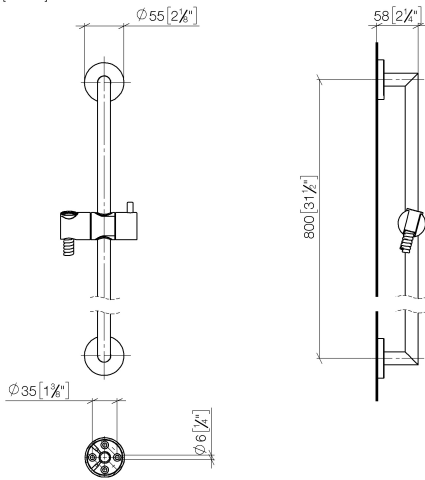

ST 050 201 5660

mm [inches]

Certificates

WRAS_2009048. ACS_20 ACC LY 738. IAPMO_4976 (4).