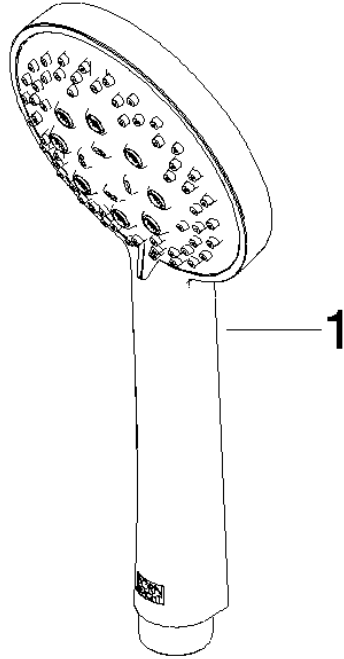

Spare parts list

No.	Item Number	Name	Quantity used	Delivery time
1	09 23 01 039 90	sieve	1	2