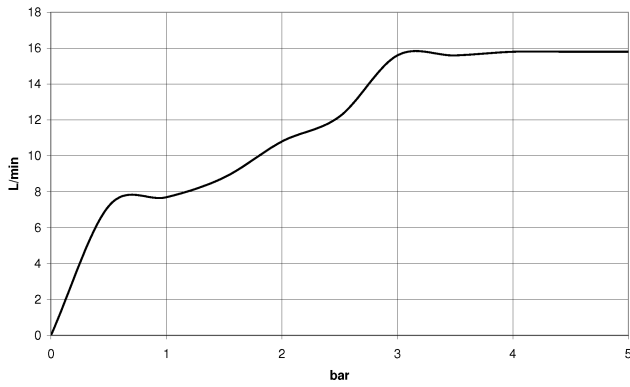

## Shower set - Chrome

TARA

ST 050 201 5660

---

ST 050 201 5660

mm [inches]

Flow rate chart

Certificates